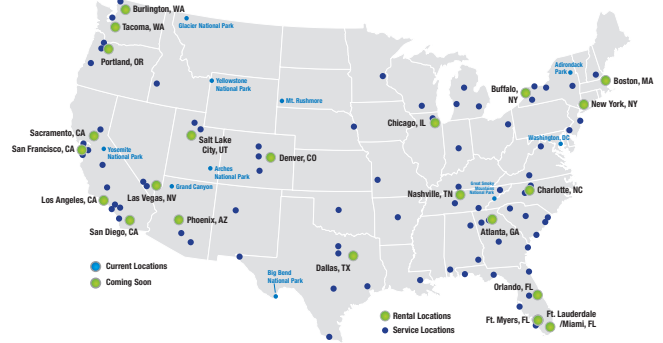

## ATLANTA

505 Parkway 575  
Woodstock, GA 30188  
**866.591.3622**

**From Hartsfield-Jackson Atlanta Airport:** Take I-85 South toward Montgomery. Merge onto I-285 West/GA-407 toward Birmingham. Take the I-75 exit, Exit 20 toward Atlanta/Chattanooga. Take the I-285 East exit on the left. Merge onto I-75 North/GA-401 N via the exit on the left toward Marietta/Chattanooga. Merge onto I-575 North/GA-5 N via Exit 268 toward Canton. Take the GA-92 exit, Exit 7, toward Woodstock. Turn right onto GA-92 E. Turn left onto Parkway 575. Driving time is about 47 minutes, 40.83 miles.

## Nationwide Locations