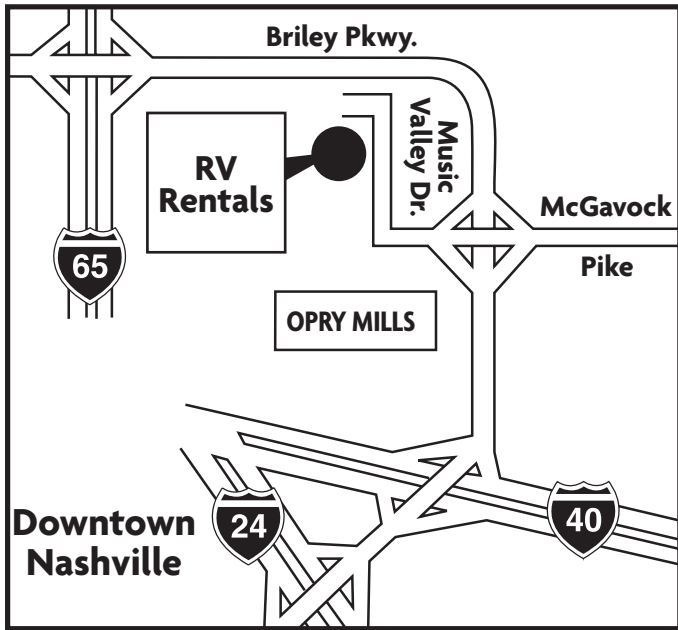

MOTURIS RV AND CAMPING WORLD

NASHVILLE

2622 Music Valley Dr.

Nashville, TN 37214

800.831.0111

From I-65 N/S: Exit 90B to Briley Pkwy. Go 4 Miles to Exit 12. Turn Right and go 1 block to Music Valley Drive. Turn Right on Music Valley Drive, and go 1.5 Miles to store.

From I-40 West of Nashville: Exit 204 Briley Pkwy N/E. Go 16 Miles to Exit 12. Turn Right and go 1 block to Music Valley Drive. Turn Right on Music Valley Drive, and go 1.5 Miles to store.

From I-40 East of Nashville: Exit 215 Briley Pkwy W. Go 6 Miles to Exit 12. Turn Right and go 2 blocks to Music Valley Drive. Turn Right on Music Valley Drive, and go 1.5 Miles to store.

From I-24 West of Nashville: Exit 43 Briley Pkwy E to Exit 12. Turn Right and go 1 block to Music Valley Drive. Turn Right on Music Valley Drive, and go 1.5 Miles to store

From I-24 East of Nashville: Exit 54 Briley Pkwy E to Exit 12. RTurn Right and go 2 blocks to Music Valley Drive. Turn Right on Music Valley Drive, and go 1.5 Miles to store.

1220 Morland Drive
Statesville, NC 28687
888.224.3059

TACOMA (SEA)

4650 16th Street East
Fife, WA 98424
800.526.4165

VANCOUVER (YVR)

1240 Old Highway 99
Burlington, WA 98233
866.337.4810