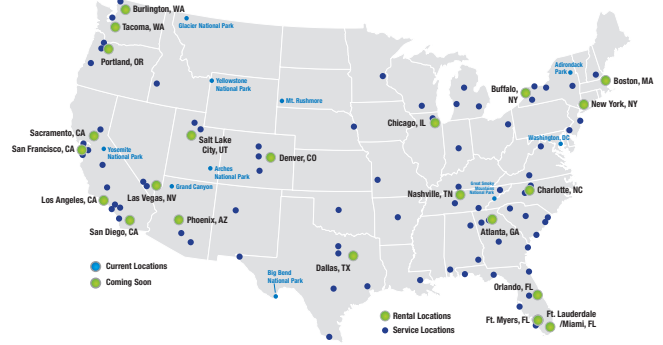

Nationwide Locations

ATLANTA (ATL)

505 Parkway 575
Woodstock, GA 30188
866.591.3622

BOSTON (BOS)

274 Newburyport Turnpike
Route 1
Rowley, MA 01969
800.890.2909

BUFFALO/ ROCHESTER (BUF)

1000 Sanford Road North
Churchville, NY 14428
866.393.6438

CHICAGO (ORD)

4450 Darrell Road
Island Lake, IL 60042
888.498.8014

DALLAS (DFW)

5209 I-35 North
Denton, TX 76207
800.527.4812

DENVER (DEN)

4100 Youngfield Street
Wheat Ridge, CO 80033
800.222.6795

FT. LAUDERDALE / MIAMI (FLL)

3901 N.W. 16th St
Lauderhill, FL 33311
800.278.2275

FT. MEYERS (RSW)

5600 Enterprise Pkwy.
Fort Myers, FL 33905
800.553.9730

LAS VEGAS (LAS)

13175 Las Vegas Blvd South
Las Vegas, NV 89044
877.594.3353

LOS ANGELES (LAX)

12624 Rosecrans Avenue
Santa Fe Springs, CA 90670
888.547.1777

NASHVILLE (BNA)

2622 Music Valley Dr.
Nashville, TN 37214
800.831.0111

NEW YORK (NYC)

11 Rockland Park Avenue
Tappan, NY 10983
866.365.0747

ORLANDO (MCO)

5175 West Highway 192
Kissimmee, FL 34746
800.327.9153

PHOENIX (PHX)

146 East Coury Ave
Mesa, AZ 85210
800.874.3326

PORTLAND (PDX)

24000 NE Sandy Blvd
Wood Village, OR 97060
888.240.7979

SACRAMENTO (SMF)

4435 Granite Dr.
Rocklin, CA 95677
800.437.5332

SALT LAKE CITY (SLC)

13111 South Minuteman Dr.
Draper, UT 84020
800.294.1240

SAN DIEGO (SAN)

200 Travelers Way
San Marcos, CA 92069
800.874.4346

SAN FRANCISCO (SFO)

420 San Leandro Blvd
San Leandro, CA 94577
877.562.7566

STATESVILLE (CLT)

1220 Morland Drive
Statesville, NC 28687
888.224.3059

TACOMA (SEA)

4650 16th Street East
Fife, WA 98424
800.526.4165

VANCOUVER (YVR)

1240 Old Highway 99
Burlington, WA 98233
866.337.4810