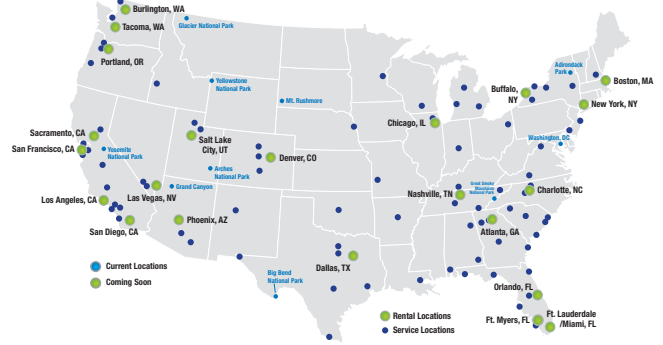

## BOSTON

274 Newburyport Turnpike Route 1  
Rowley, MA 01969

**800.890.2909**

**From Logan Airport:** Take MA Rte 1A North (William F McClellan Highway; East Boston Expressway). Continue on 1A North about 3 miles, then head slightly left towards US Rte 1N and get on MA Rte 60 W (American Legion Highway). **DO NOT GET ON RTE 1A TO REVERE/LYNN.** Enter roundabout /rotary/circle and take first exit onto MA 60 W (Squire Road). Enter next roundabout /rotary/circle and take first exit onto US Rte 1 North. Merge onto I-95N towards NH/Maine. Take Exit 50 off I-95 called Rte 1 Topsfield. Go 8.2 miles on Rte 1 North; we are located on the left side about 1/4 mile from traffic light at intersection of Rte 133. Driving time is about 40 minutes, just under 27 miles.

### Pick up time:

09.00 - 10.30 and 13.00 - 15.00 (Afternoon pick-up only, Mon-Fri)

## Nationwide Locations