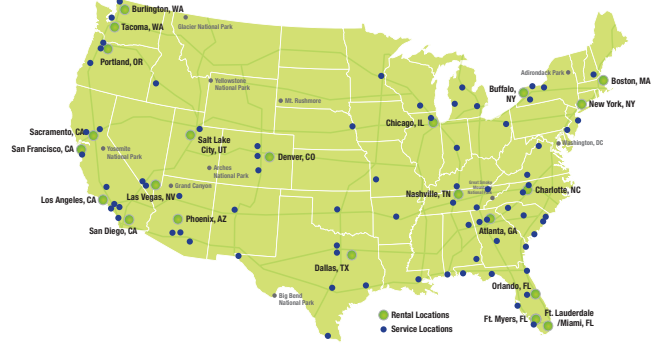

## BOSTON

274 Newburyport Turnpike Route 1  
Rowley, MA 01969  
**800.890.2909**

**From Logan Airport:** Take MA Rte 1A North (William F McClellan Highway; East Boston Expressway). Continue on 1A North about 3 miles, then head slightly left towards US Rte 1N and get on MA Rte 60 W (American Legion Highway). **DO NOT GET ON RTE 1A TO REVERE/LYNN.** Enter roundabout /rotary/circle and take first exit onto MA 60 W (Squire Road). Enter next roundabout /rotary/circle and take first exit onto US Rte 1 North. Merge onto I-95N towards NH/Maine. Take Exit 50 off I-95 called Rte 1 Topsfield. Go 8.2 miles on Rte 1 North; we are located on the left side about 1/4 mile from traffic light at intersection of Rte 133. Driving time is about 40 minutes, just under 27 miles.

### Pick up time:

09.00 - 10.30 and 13.00 - 15.00 (Afternoon pick-up only, Mon-Fri)

## Nationwide Locations