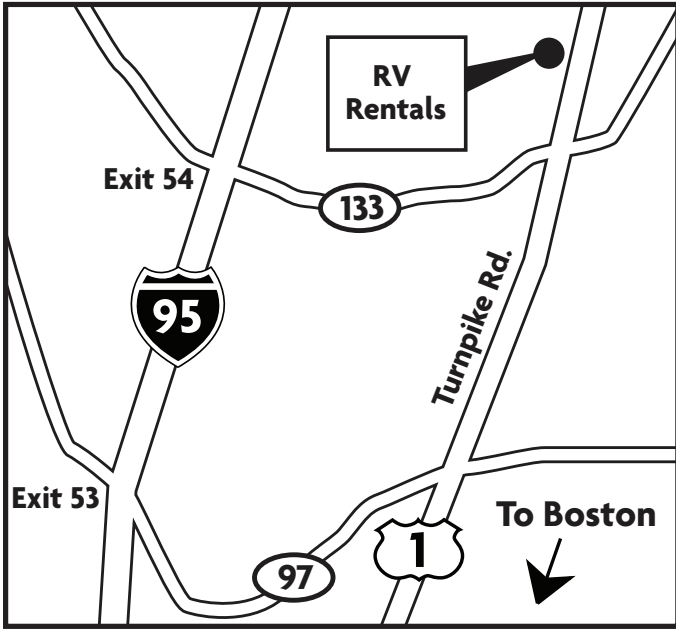

## BOSTON

274 Newburyport Turnpike Route 1  
Rowley, MA 01969

**800.890.2909**

**From Logan Airport:** Take MA Rte 1A North (William F McClellan Highway; East Boston Expressway). Continue on 1A North about 3 miles, then head slightly left towards US Rte 1N and get on MA Rte 60 W (American Legion Highway). **DO NOT GET ON RTE 1A TO REVERE/LYNN.** Enter roundabout /rotary/circle and take first exit onto MA 60 W (Squire Road). Enter next roundabout /rotary/circle and take first exit onto US Rte 1 North. Merge onto I-95N towards NH/Maine. Take Exit 50 off I-95 called Rte 1 Topsfield. Go 8.2 miles on Rte 1 North; we are located on the left side about 1/4 mile from traffic light at intersection of Rte 133. Driving time is about 40 minutes, just under 27 miles.

## Nationwide Locations