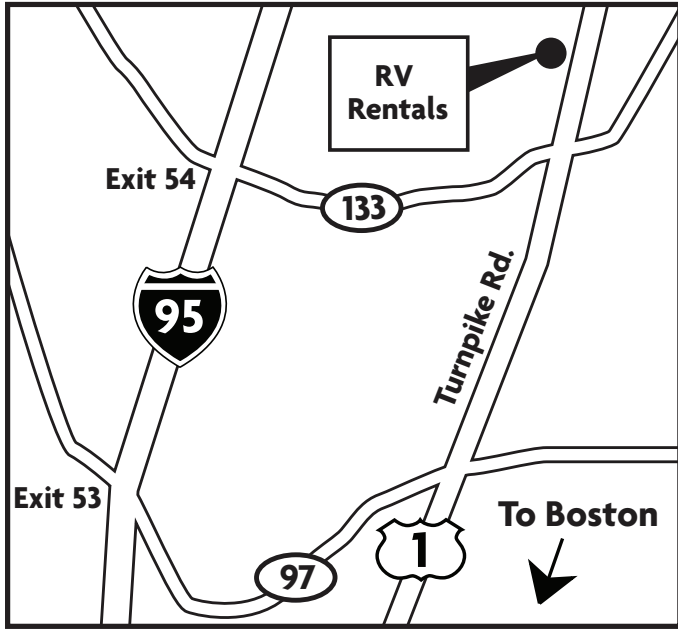

## BOSTON

274 Newburyport Turnpike Route 1  
Rowley, MA 01969  
**800.890.2909**

**From Logan Airport:** Take MA Rte 1A North (William F McClellan Highway; East Boston Expressway). Continue on 1A North about 3 miles, then head slightly left towards US Rte 1N and get on MA Rte 60 W (American Legion Highway). **DO NOT GET ON RTE 1A TO REVERE/LYNN.** Enter roundabout /rotary/circle and take first exit onto MA 60 W (Squire Road). Enter next roundabout /rotary/circle and take first exit onto US Rte 1 North. Merge onto I-95N towards NH/Maine. Take Exit 50 off I-95 called Rte 1 Topsfield. Go 8.2 miles on Rte 1 North; we are located on the left side about 1/4 mile from traffic light at intersection of Rte 133. Driving time is about 40 minutes, just under 27 miles.

## Nationwide Locations