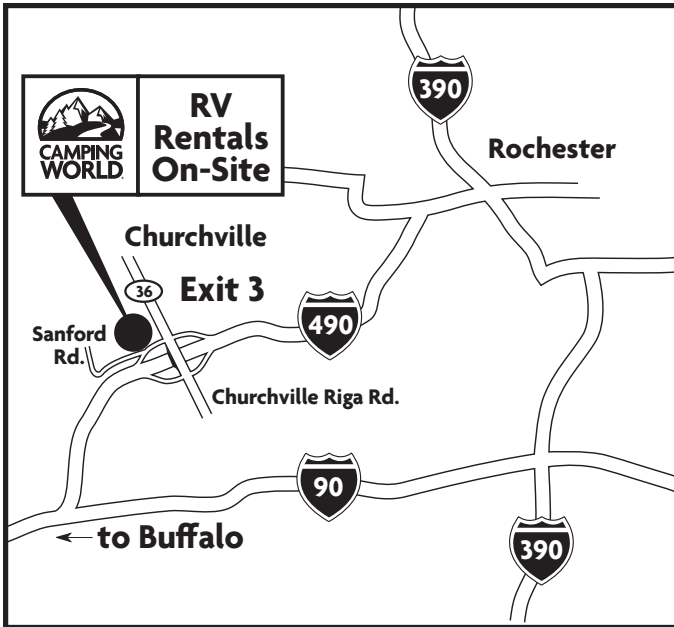

MOTURIS RV AND CAMPING WORLD®

Nationwide Locations

BUFFALO / ROCHESTER

1000 Sanford Road North
Churchville, NY 14428

866.393.6438

From I-490: Take Exit 3 Off I-490. Approx. 15 minutes from downtown Rochester & I-90 thruway.

Store Hours

Mon-Fri: 08.00 - 5.00 • Sat: 09.00 - 12.00

ATLANTA (ATL)

505 Parkway 575
Woodstock, GA 30188
866.591.3622

BOSTON (BOS)

274 Newburyport Turnpike
Route 1
Rowley, MA 01969
800.890.2909

BUFFALO/ ROCHESTER (BUF)

4435 Granite Dr.
Rocklin, CA 95677
800.437.5332

SALT LAKE CITY (SLC)

13111 South Minuteman Dr.
Draper, UT 84020
800.294.1240

SAN DIEGO (SAN)

200 Travelers Way
San Marcos, CA 92069
800.874.4346

SAN FRANCISCO (SFO)

420 San Leandro Blvd
San Leandro, CA 94577
877.562.7566

STATESVILLE (CLT)

1220 Morland Drive
Statesville, NC 28687
888.224.3059

TACOMA (SEA)

4650 16th Street East
Fife, WA 98424
800.526.4165

VANCOUVER (YVR)