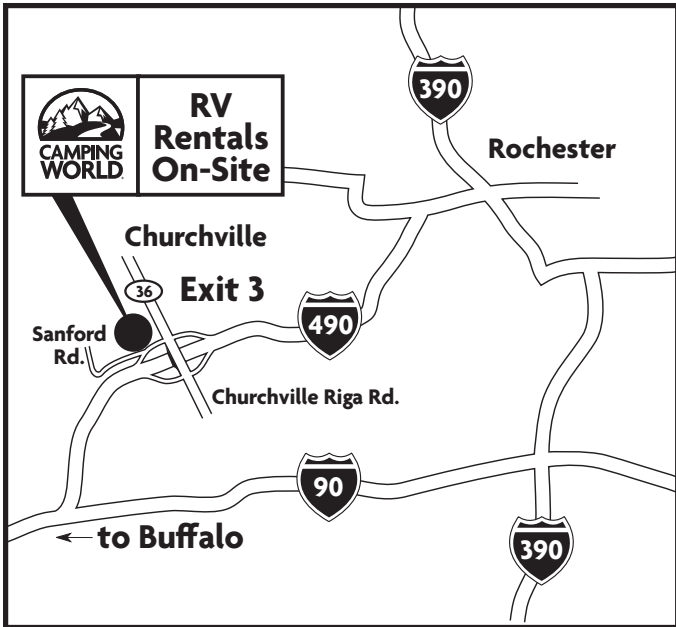

MOTURIS RV AND CAMPING WORLD®

Nationwide Locations

BUFFALO / ROCHESTER
1000 Sanford Road North
Churchville, NY 14428
866.393.6438

From I-490: Take Exit 3 Off I-490. Approx. 15 minutes from downtown Rochester & I-90 thruway.

DENVER (DEN)
4100 Youngfield Street
Wheat Ridge, CO 80033
800.222.6795

**FT. LAUDERDALE /
MIAMI (FLL)**
3901 N.W. 16th St
Lauderhill, FL 33311
800.278.2275

FT. MEYERS (RSW)
5600 Enterprise Pkwy.
Fort Myers, FL 33905
800.553.9730

SAN FRANCISCO (SFO)
420 San Leandro Blvd
San Leandro, CA 94577
877.562.7566

STATESVILLE (CLT)
1220 Morland Drive
Statesville, NC 28687
888.224.3059

TACOMA (SEA)
4650 16th Street East
Fife, WA 98424
800.526.4165

VANCOUVER (YVR)
1240 Old Highway 99
Burlington, WA 98233
866.337.4810