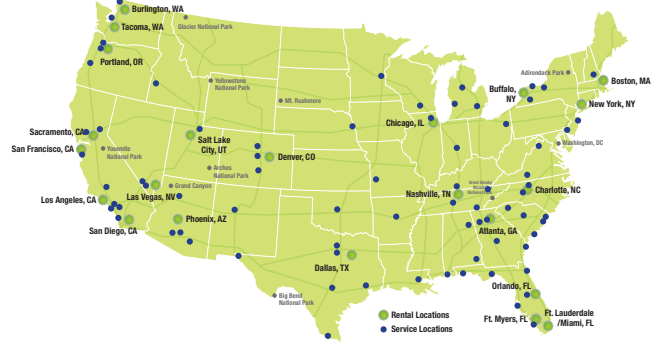

MOTURIS RV AND CAMPING WORLD®

Nationwide Locations

BUFFALO / ROCHESTER

1000 Sanford Road North
Churchville, NY 14428

866.393.6438

From I-490: Take Exit 3 Off I-490. Approx. 15 minutes from downtown Rochester & I-90 thruway.

Store Hours

Mon-Fri: 08.00 - 5.00 • Sat: 09.00 - 12.00

ATLANTA (ATL)

505 Parkway 575
Woodstock, GA 30188
866.591.3622

BOSTON (BOS)

274 Newburyport Turnpike
Route 1
Rowley, MA 01969
800.890.2909

BUFFALO/ ROCHESTER (BUF)

4435 Granite Dr.
Rocklin, CA 95677
800.437.5332

SALT LAKE CITY (SLC)

13111 South Minuteman Dr.
Draper, UT 84020
800.294.1240

SAN DIEGO (SAN)

200 Travelers Way
San Marcos, CA 92069
800.874.4346

SAN FRANCISCO (SFO)

420 San Leandro Blvd
San Leandro, CA 94577
877.562.7566

STATESVILLE (CLT)

1220 Morland Drive
Statesville, NC 28687
888.224.3059

TACOMA (SEA)

4650 16th Street East
Fife, WA 98424
800.526.4165

VANCOUVER (YVR)