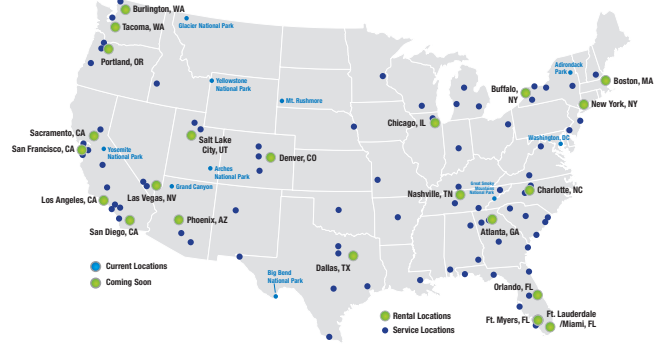

MOTURIS RV AND CAMPING WORLD®

Nationwide Locations

BUFFALO / ROCHESTER
1000 Sanford Road North
Churchville, NY 14428
866.393.6438

From I-490: Take Exit 3 Off I-490. Approx. 15 minutes from downtown Rochester & I-90 thruway.

**BUFFALO/
ROCHESTER (BUF)**
1000 Sanford Road North
Churchville, NY 14428
866.393.6438

CHICAGO (ORD)
4450 Darrell Road
Island Lake, IL 60042
888.498.8014

DALLAS (DFW)
5209 I-35 North
Denton, TX 76207
800.527.4812

DENVER (DEN)
4100 Youngfield Street
Wheat Ridge, CO 80033
800.222.6795

**FT. LAUDERDALE /
MIAMI (FLL)**
3901 N.W. 16th St
Lauderhill, FL 33311
800.278.2275

FT. MEYERS (RSW)
5600 Enterprise Pkwy.
Fort Myers, FL 33905
800.553.9730

SAN FRANCISCO (SFO)
420 San Leandro Blvd
San Leandro, CA 94577
877.562.7566

STATESVILLE (CLT)
1220 Morland Drive
Statesville, NC 28687
888.224.3059

TACOMA (SEA)
4650 16th Street East
Fife, WA 98424
800.526.4165