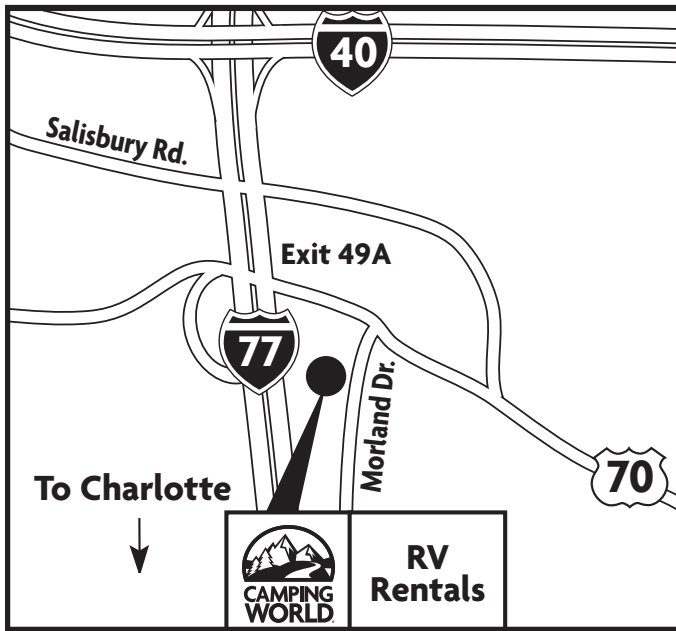

## STATESVILLE

1220 Morland Drive  
Statesville, NC 28687

**888.224.3059**

**From Charlotte on I-77 North:** Exit 49A. Turn right on Highway 70 at the exit. Turn right onto Morland Drive at the Waffle House. Store located 1/8th of a mile on the right.

**From I-40 Eastbound or Westbound:** Take I-77 South. Follow I-77 South about 2 miles to Exit 49A. Turn right at the exit on Highway 70. Turn right onto Morland Drive at the Waffle House. Store located 1/8th of a mile on the right.

## Nationwide Locations