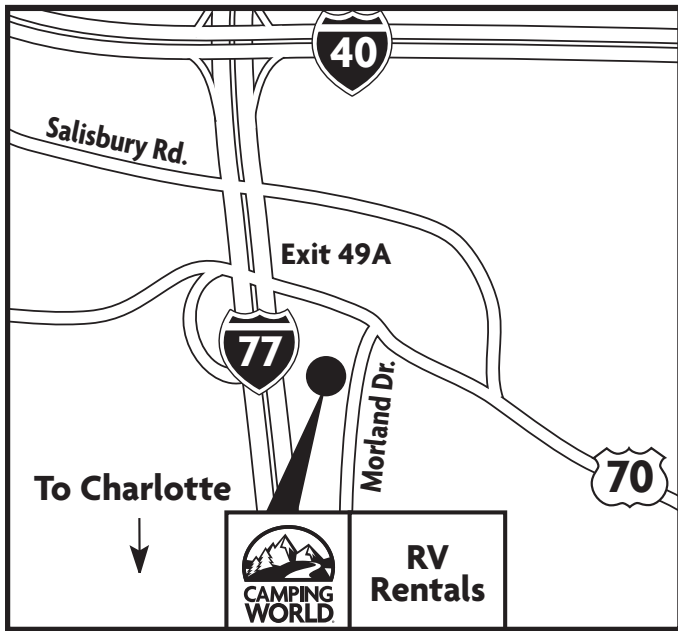

MOTURIS RV AND CAMPING WORLD

STATESVILLE

1220 Morland Drive
Statesville, NC 28687

888.224.3059

From Charlotte on I-77 North: Exit 49A. Turn right on Highway 70 at the exit. Turn right onto Morland Drive at the Waffle House. Store located 1/8th of a mile on the right.

From I-40 Eastbound or Westbound: Take I-77 South. Follow I-77 South about 2 miles to Exit 49A. Turn right at the exit on Highway 70. Turn right onto Morland Drive at the Waffle House. Store located 1/8th of a mile on the right.

274 Newburyport Turnpike
Route 1
Rowley, MA 01969
800.890.2909

BUFFALO/ ROCHESTER (BUF)

1000 Sanford Road North
Churchville, NY 14428
866.393.6438

CHICAGO (ORD)

4450 Darrell Road
Island Lake, IL 60042
888.498.8014

1220 Morland Drive
Statesville, NC 28687
888.224.3059

TACOMA (SEA)

4650 16th Street East
Fife, WA 98424
800.526.4165

VANCOUVER (YVR)

1240 Old Highway 99
Burlington, WA 98233
866.337.4810