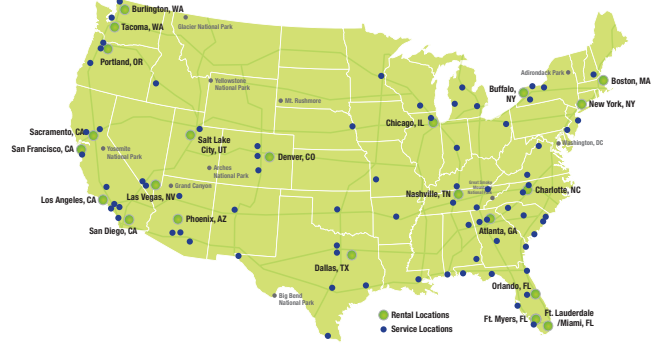

## STATESVILLE

1220 Morland Drive  
Statesville, NC 28687

**888.224.3059**

**From Charlotte on I-77 North:** Exit 49A. Turn right on Highway 70 at the exit. Turn right onto Morland Drive at the Waffle House. Store located 1/8th of a mile on the right.

**From I-40 Eastbound or Westbound:** Take I-77 South. Follow I-77 South about 2 miles to Exit 49A. Turn right at the exit on Highway 70. Turn right onto Morland Drive at the Waffle House. Store located 1/8th of a mile on the right.

## Nationwide Locations