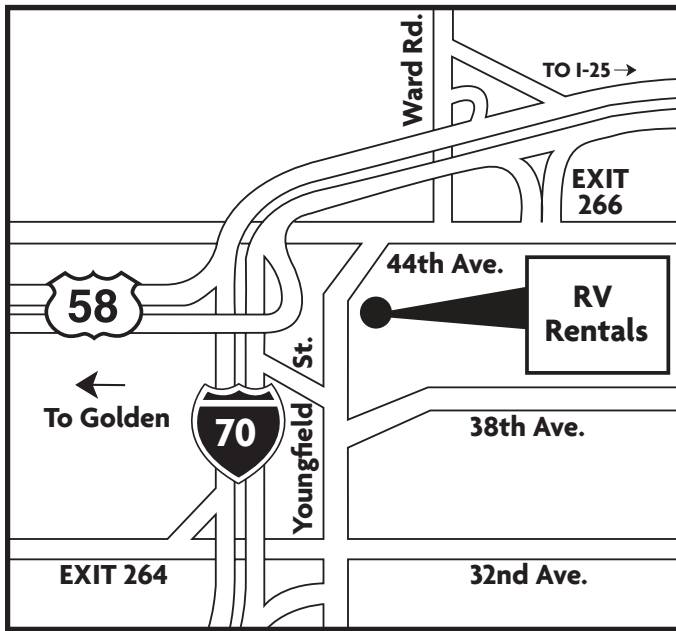

MOTURIS RV AND CAMPING WORLD

DENVER

4100 Youngfield Street
Wheat Ridge, CO 80033

800.222.6795

From I-25 N or South to I-70 W: Exit 266, turn Left onto Ward Road, turn Right onto 44th, turn Left onto Youngfield.

From I-70 E: Exit 264, turn Left onto Youngfield.

Store Hours

Mon-Fri: 09.00 - 17.00 hrs • Sat: 09.00 - 12.00 hrs

Pick up time:

09.00 - 10.30 and 13.00 - 15.00 (Afternoon pick-up only, Mon-Fri)

Drop-off time:

DENVER (DEN)

4100 Youngfield Street
Wheat Ridge, CO 80033
800.222.6795

FT. LAUDERDALE / MIAMI (FLL)

3901 N.W. 16th St
Lauderhill, FL 33311
800.278.2275

FT. MEYERS (RSW)

5600 Enterprise Pkwy.
Fort Myers, FL 33905
800.553.9730