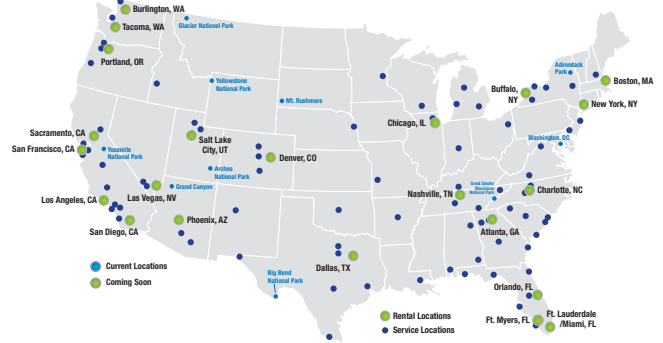

Nationwide Locations

ATLANTA (ATL)

505 Parkway 575
Woodstock, GA 30188
866.591.3622

BOSTON (BOS)

274 Newburyport Turnpike
Route 1
Rowley, MA 01969
800.890.2909

BUFFALO/ ROCHESTER (BUF)

1000 Sanford Road North
Churchville, NY 14428
866.393.6438

CHICAGO (ORD)

4450 Darrell Road
Island Lake, IL 60042
888.498.8014

DALLAS (DFW)

5209 I-35 North
Denton, TX 76207
800.527.4812

DENVER (DEN)

4100 Youngfield Street
Wheat Ridge, CO 80033
800.222.6795

FT. LAUDERDALE / MIAMI (FLL)

3901 N.W. 16th St
Lauderhill, FL 33311
800.278.2275

FT. MEYERS (RSW)

5600 Enterprise Pkwy.
Fort Myers, FL 33905
800.553.9730

LAS VEGAS (LAS)

13175 Las Vegas Blvd South
Las Vegas, NV 89044
877.594.3353

LOS ANGELES (LAX)

12624 Rosecrans Avenue
Santa Fe Springs, CA 90670
888.547.1777

NASHVILLE (BNA)

2622 Music Valley Dr.
Nashville, TN 37214
800.831.0111

NEW YORK (NYC)

11 Rockland Park Avenue
Tappan, NY 10983
866.365.0747

ORLANDO (MCO)

5175 West Highway 192
Kissimmee, FL 34746
800.327.9153

PHOENIX (PHX)

146 East Coury Ave
Mesa, AZ 85210
800.874.3326

PORTLAND (PDX)

24000 NE Sandy Blvd
Wood Village, OR 97060
888.240.7979

SACRAMENTO (SMF)

4435 Granite Dr.
Rocklin, CA 95677
800.437.5332

SALT LAKE CITY (SLC)

13111 South Minuteman Dr.
Draper, UT 84020
800.294.1240

SAN DIEGO (SAN)

200 Travelers Way
San Marcos, CA 92069
800.874.4346

SAN FRANCISCO (SFO)

420 San Leandro Blvd
San Leandro, CA 94577
877.562.7566

STATESVILLE (CLT)

1220 Morland Drive
Statesville, NC 28687
888.224.3059

TACOMA (SEA)

4650 16th Street East
Fife, WA 98424
800.526.4165

VANCOUVER (YVR)

1240 Old Highway 99
Burlington, WA 98233
866.337.4810