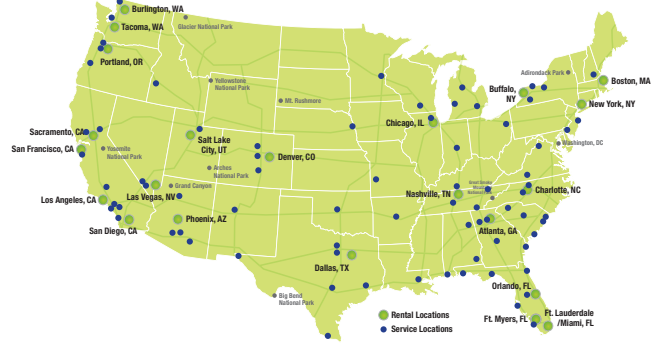

MOTURIS RV AND CAMPING WORLD

DALLAS

5209 I-35 North
Denton, TX 76207
800.527.4812

From South traveling North on 35-E or traveling North on 35-W towards Denton:

Where 35-E and 35-W come together at the North side of Denton, continue North on I-35 towards Oklahoma City. Travel North 2 Miles to Exit 470. Take service road next to overpass. Go under overpass then turn Right. Take the overpass over I-35, stay in the right hand lane onto the service road. Store is located 1/2 mile on Right.

Nationwide Locations

ATLANTA (ATL)

505 Parkway 575
Woodstock, GA 30188
866.591.3622

BOSTON (BOS)

274 Newburyport Turnpike
Route 1
Rowley, MA 01969
800.890.2909

BUFFALO/ ROCHESTER (BUF)

1000 Sanford Road North
Churchville, NY 14428
866.393.6438

CHICAGO (ORD)

4450 Darrell Road
Island Lake, IL 60042
888.498.8014

DALLAS (DFW)

5209 I-35 North
Denton, TX 76207
800.527.4812

DENVER (DEN)

4100 Youngfield Street
Wheat Ridge, CO 80033
800.222.6795

FT. LAUDERDALE / MIAMI (FLL)

STATESVILLE (CLT)

1220 Morland Drive
Statesville, NC 28687
888.224.3059

TACOMA (SEA)

4650 16th Street East
Fife, WA 98424
800.526.4165

VANCOUVER (YVR)

1240 Old Highway 99
Burlington, WA 98233
866.337.4810