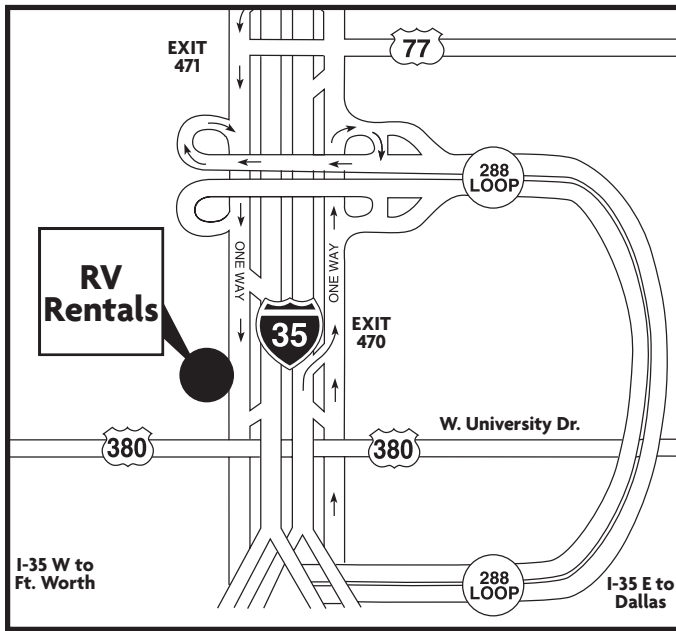

MOTURIS RV AND CAMPING WORLD

DALLAS

5209 I-35 North
Denton, TX 76207
800.527.4812

From South traveling North on 35-E or traveling North on 35-W towards Denton:

Where 35-E and 35-W come together at the North side of Denton, continue North on I-35 towards Oklahoma City. Travel North 2 Miles to Exit 470. Take service road next to overpass. Go under overpass then turn Right. Take the overpass over I-35, stay in the right hand lane onto the service road. Store is located 1/2 mile on Right.

North traveling South on I-35:

Exit 471, continue South on service road. Store located 1/2 mile of Right.

Store Hours

Mon-Fri: 08.00 - 17.00 • Sat: 09.00 - 12.00

Call **877-297-3687 (CW-RENTS)**
for Reservations and Information

STATESVILLE (CLT)

1220 Morland Drive
Statesville, NC 28687
888.224.3059

TACOMA (SEA)

4650 16th Street East
Fife, WA 98424
800.526.4165

VANCOUVER (YVR)

1240 Old Highway 99
Burlington, WA 98233
866.337.4810