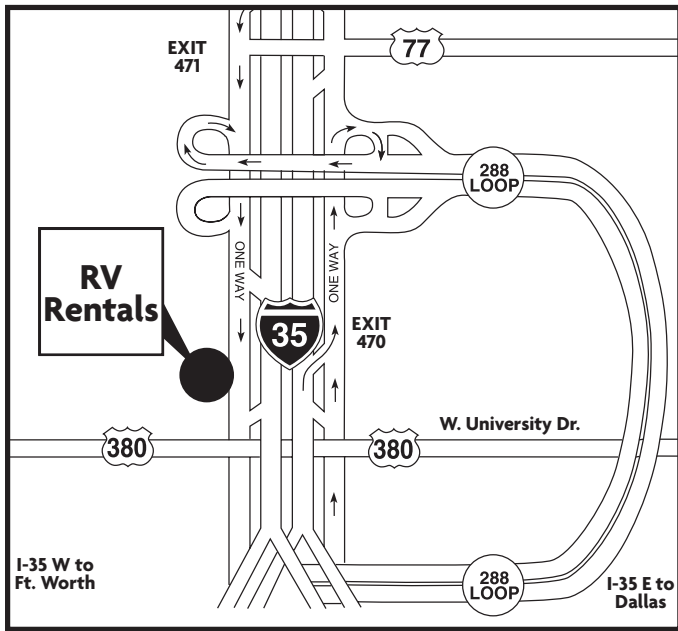

MOTURIS RV AND CAMPING WORLD

DALLAS

5209 I-35 North
Denton, TX 76207
800.527.4812

From South traveling North on 35-E or traveling North on 35-W towards Denton:

Where 35-E and 35-W come together at the North side of Denton, continue North on I-35 towards Oklahoma City. Travel North 2 Miles to Exit 470. Take service road next to overpass. Go under overpass then turn Right. Take the overpass over I-35, stay in the right hand lane onto the service road. Store is located 1/2 mile on Right.

North traveling South on I-35:

Exit 471, continue South on service road. Store located 1/2 mile of Right.

Store Hours

Mon-Fri: 08.00 - 17.00 • Sat: 09.00 - 12.00

Call **877-297-3687 (CW-RENTS)**
for Reservations and Information

STATESVILLE (CLT)

1220 Morland Drive
Statesville, NC 28687
888.224.3059

TACOMA (SEA)

4650 16th Street East
Fife, WA 98424
800.526.4165

VANCOUVER (YVR)

1240 Old Highway 99
Burlington, WA 98233
866.337.4810