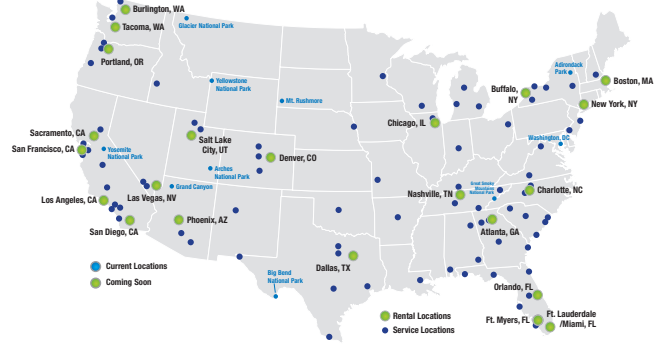

MOTURIS RV AND CAMPING WORLD

DALLAS

5209 I-35 North
Denton, TX 76207
800.527.4812

From South traveling North on 35-E or traveling North on 35-W towards Denton:

Where 35-E and 35-W come together at the North side of Denton, continue North on I-35 towards Oklahoma City. Travel North 2 Miles to Exit 470. Take service road next to overpass. Go under overpass then turn Right. Take the overpass over I-35, stay in the right hand lane onto the service road. Store is located 1/2 mile on Right.

Nationwide Locations

ATLANTA (ATL)

505 Parkway 575
Woodstock, GA 30188
866.591.3622

BOSTON (BOS)

274 Newburyport Turnpike
Route 1
Rowley, MA 01969
800.890.2909

BUFFALO/ ROCHESTER (BUF)

1000 Sanford Road North
Churchville, NY 14428
866.393.6438

CHICAGO (ORD)

4450 Darrell Road
Island Lake, IL 60042
888.498.8014

DALLAS (DFW)

5209 I-35 North
Denton, TX 76207
800.527.4812

DENVER (DEN)

4100 Youngfield Street
Wheat Ridge, CO 80033
800.222.6795

FT. LAUDERDALE / MIAMI (FLL)

STATESVILLE (CLT)

1220 Morland Drive
Statesville, NC 28687
888.224.3059

TACOMA (SEA)

4650 16th Street East
Fife, WA 98424
800.526.4165

VANCOUVER (YVR)

1240 Old Highway 99
Burlington, WA 98233
866.337.4810