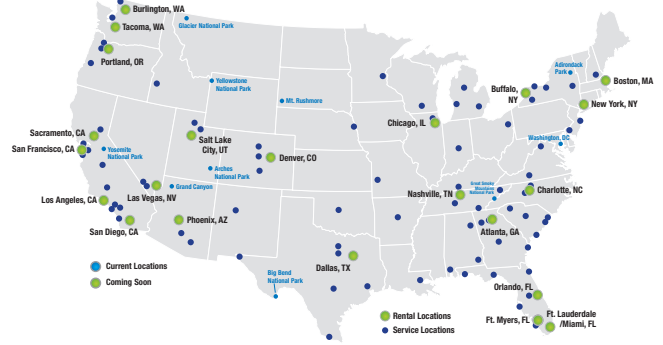

MOTURIS RV AND CAMPING WORLD

FT. LAUDERDALE / MIAMI

3901 N.W. 16th St
Lauderhill, FL 33311
800.278.2275

From Miami International Airport: Exit airport towards Airport Expressway/SR112 West (toll). Stay on I-95 North until Exit 29 - SR 838 Sunrise Blvd WEST. Exit Sunrise Blvd at SR-441 North (Right). Right turn at NW 16 Street. We are located on the left.

Nationwide Locations

ATLANTA (ATL)

505 Parkway 575
Woodstock, GA 30188
866.591.3622

BOSTON (BOS)

274 Newburyport Turnpike
Route 1
Rowley, MA 01969
800.890.2909

BUFFALO/ ROCHESTER (BUF)

1000 Sanford Road North
Churchville, NY 14428
866.393.6438

CHICAGO (ORD)

4450 Darrell Road
Island Lake, IL 60042
888.498.8014

DALLAS (DFW)

5209 I-35 North
Denton, TX 76207
800.527.4812

DENVER (DEN)

4100 Youngfield Street
Wheat Ridge, CO 80033
800.222.6795

FT. LAUDERDALE / MIAMI (FLL)

STATESVILLE (CLT)

1220 Morland Drive
Statesville, NC 28687
888.224.3059

TACOMA (SEA)

4650 16th Street East
Fife, WA 98424
800.526.4165

VANCOUVER (YVR)

1240 Old Highway 99
Burlington, WA 98233
866.337.4810