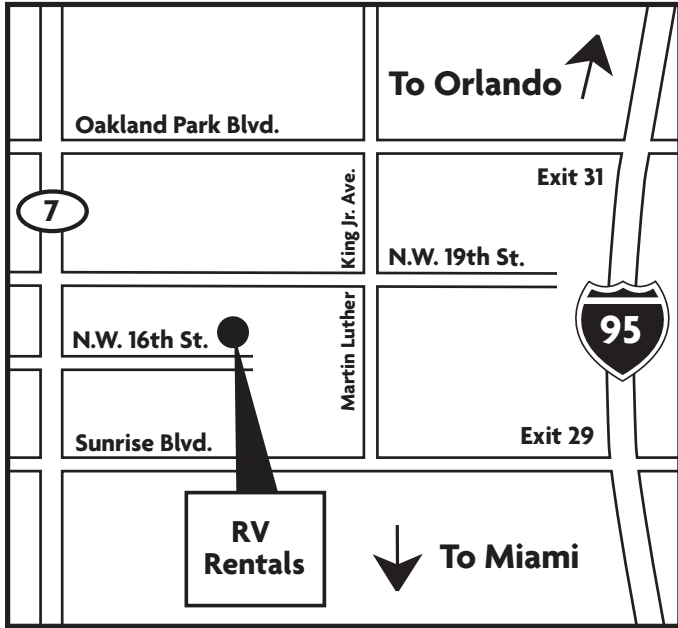

MOTURIS RV AND CAMPING WORLD

FT. LAUDERDALE / MIAMI

3901 N.W. 16th St
Lauderhill, FL 33311
800.278.2275

From Miami International Airport: Exit airport towards Airport Expressway/SR112 West (toll). Stay on I-95 North until Exit 29 - SR 838 Sunrise Blvd WEST. Exit Sunrise Blvd at SR-441 North (Right). Right turn at NW 16 Street. We are located on the left.

Nationwide Locations

ATLANTA (ATL)

505 Parkway 575
Woodstock, GA 30188
866.591.3622

BOSTON (BOS)

274 Newburyport Turnpike
Route 1
Rowley, MA 01969
800.890.2909

BUFFALO/ ROCHESTER (BUF)

1000 Sanford Road North
Churchville, NY 14428
866.393.6438

CHICAGO (ORD)

4450 Darrell Road
Island Lake, IL 60042
888.498.8014

DALLAS (DFW)

5209 I-35 North
Denton, TX 76207
800.527.4812

DENVER (DEN)

4100 Youngfield Street
Wheat Ridge, CO 80033
800.222.6795

FT. LAUDERDALE / MIAMI (FLL)

STATESVILLE (CLT)

1220 Morland Drive
Statesville, NC 28687
888.224.3059

TACOMA (SEA)

4650 16th Street East
Fife, WA 98424
800.526.4165

VANCOUVER (YVR)

1240 Old Highway 99
Burlington, WA 98233
866.337.4810