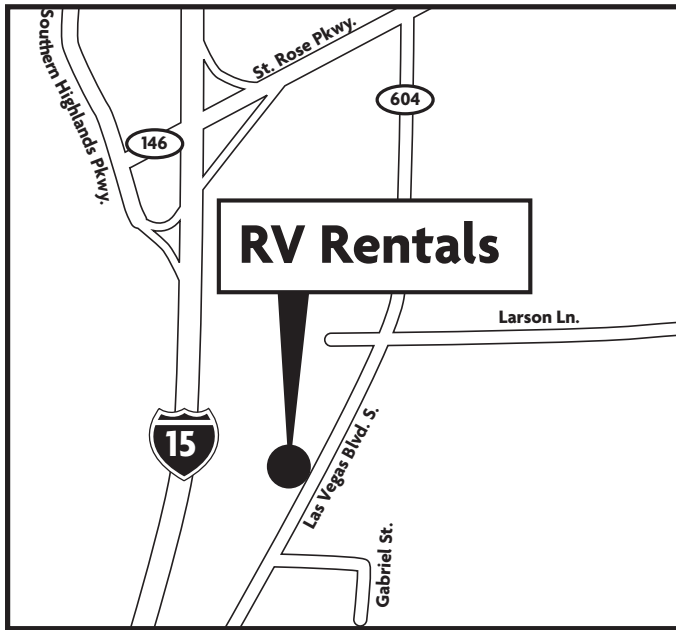

MOTURIS RV AND CAMPING WORLD

LAS VEGAS

13175 Las Vegas Blvd. South

Las Vegas, NV 89044

877.594.3353

From McCarran International Airport:

Merge onto I-215 W via the ramp to Las Vegas. Continue onto Bruce Woodbury Beltway/Clark County 215W. Take exit 12B to merge onto I-15 S toward Los Angeles. Take the exit toward NV-146 E/St Rose Pkwy. Keep right at the fork to continue toward NV-146 E/St Rose Pkwy. Turn right at NV-146 E/St Rose Pkwy. Take the 1st right onto S Las Vegas Blvd.

Store Hours

Mon-Fri: 09.00 - 17.00 hrs • Sat: 09.00 - 12.00 hrs

Pick up time:

09.00 - 10.30 and 13.00 - 15.00 (Afternoon pick-up only, Mon-Fri)

Drop-off time:

09.00-10.30 hrs

Call **877-297-3687 (CW-RENTS)**
for Reservations and Information