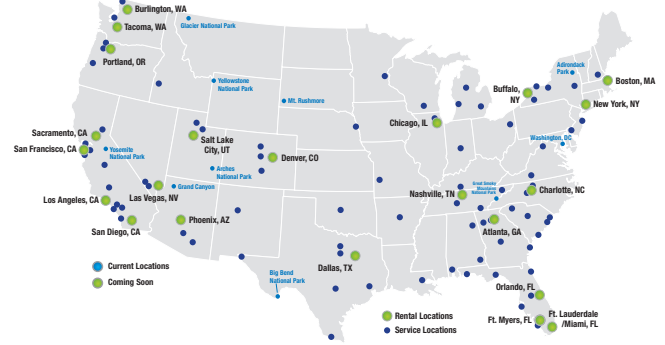

MOTURIS RV AND CAMPING WORLD

LAS VEGAS

13175 Las Vegas Blvd. South

Las Vegas, NV 89044

877.594.3353

From McCarran International Airport:

Merge onto I-215 W via the ramp to Las Vegas. Continue onto Bruce Woodbury Beltway/Clark County 215W. Take exit 12B to merge onto I-15 S toward Los Angeles. Take the exit toward NV-146 E/St Rose Pkwy. Keep right at the fork to continue toward NV-146 E/St Rose Pkwy. Turn right at NV-146 E/St Rose Pkwy. Take the 1st right onto S Las Vegas Blvd.

Nationwide Locations

ATLANTA (ATL)

505 Parkway 575
Woodstock, GA 30188
866.591.3622

BOSTON (BOS)

274 Newburyport Turnpike
Route 1
Rowley, MA 01969
800.890.2909

BUFFALO/ ROCHESTER (BUF)

1000 Sanford Road North
Churchville, NY 14428
866.393.6438

CHICAGO (ORD)

4450 Darrell Road
Island Lake, IL 60042
888.498.8014

DALLAS (DFW)

5209 I-35 North
Denton, TX 76207
800.527.4812

DENVER (DEN)

4100 Youngfield Street
Wheat Ridge, CO 80033
800.222.6795

FT. LAUDERDALE / MIAMI (FLL)

STATESVILLE (CLT)

1220 Morland Drive
Statesville, NC 28687
888.224.3059

TACOMA (SEA)

4650 16th Street East
Fife, WA 98424
800.526.4165

VANCOUVER (YVR)

1240 Old Highway 99
Burlington, WA 98233
866.337.4810