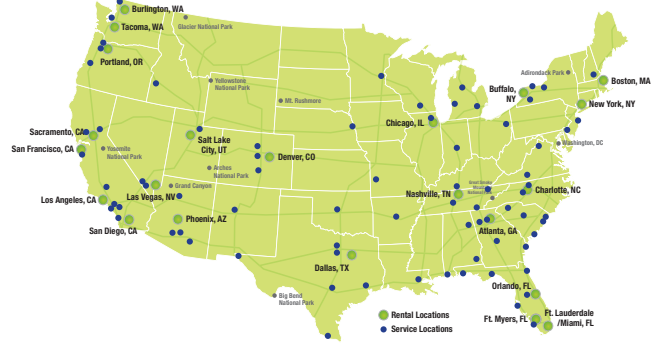

### From McCarran International Airport:

Merge onto I-215 W via the ramp to Las Vegas. Continue onto Bruce Woodbury Beltway/Clark County 215W. Take exit 12B to merge onto I-15 S toward Los Angeles. Take the exit toward NV-146 E/St Rose Pkwy. Keep right at the fork to continue toward NV-146 E/St Rose Pkwy. Turn right at NV-146 E/St Rose Pkwy. Take the 1st right onto S Las Vegas Blvd.

### Pick up time:

09.00 - 10.30 and 13.00 - 15.00 (Afternoon pick-up only, Mon-Fri)

## Nationwide Locations