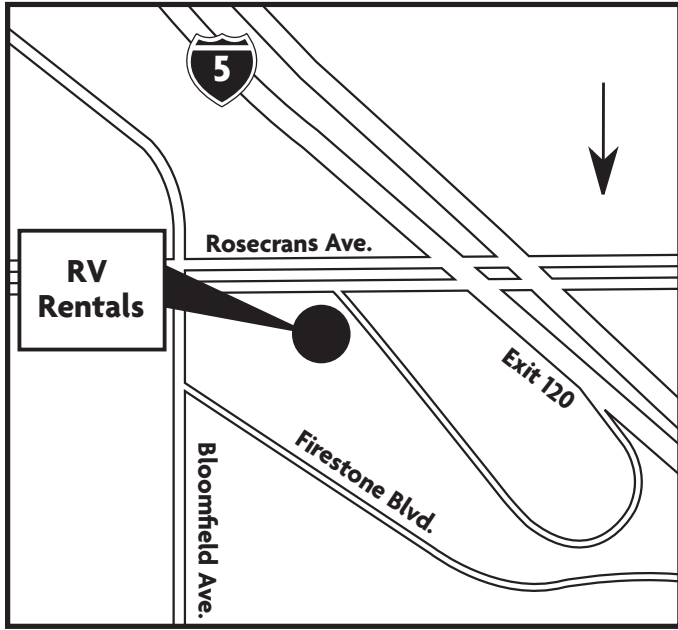

MOTURIS RV AND CAMPING WORLD

LOS ANGELES

12624 Rosecrans Avenue
Santa Fe Springs, CA 90670
888.547.1777

From I-5 S: Take Rosecrans exit and turn left onto Rosecrans Ave. Turn left onto Bloomfield Ave. Turn left onto Firestone Blvd.

From I-5 N: Take Rosecrans exit and turn left onto Rosecrans Ave. Turn left onto Bloomfield Ave. Turn left onto Firestone Blvd.

Store Hours

Mon-Fri: 09.00 - 17.00 hrs • Sat: 09.00 - 12.00 hrs

Pick up time:

09.00 - 10.30 and 13.00 - 15.00 (Afternoon pick-up only, Mon-Fri)

Drop-off time:

09.00-10.30 hrs

Call **877-297-3687 (CW-RENTS)**
for Reservations and Information

Nationwide Locations

ATLANTA (ATL)

505 Parkway 575
Woodstock, GA 30188
866.591.3622

1220 Morland Drive
Statesville, NC 28687
888.224.3059

TACOMA (SEA)

4650 16th Street East
Fife, WA 98424
800.526.4165

VANCOUVER (YVR)

1240 Old Highway 99
Burlington, WA 98233
866.337.4810