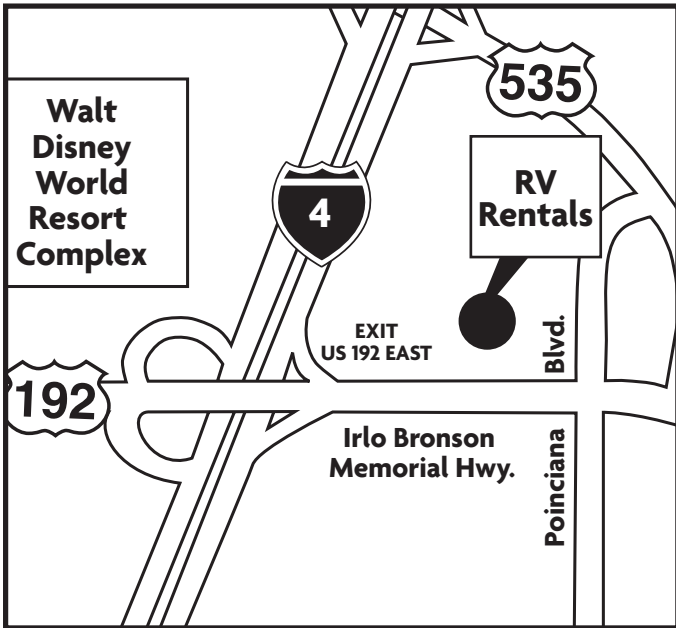

## ORLANDO

5175 West Highway 192

Irlo Bronson Memorial Pkwy.

Kissimmee, FL 34746

**800.327.9153**

**From Interstate 4:** Exit 64A; E on Hwy 192. Store located approximately 3 miles on Left.

**From Florida Turnpike:** Osceola Parkway West (toll) approximately 6.4 miles, exit off Highway 535. Proceed through intersection at Highway 535. Store located 0.4 miles on Right.

## Nationwide Locations