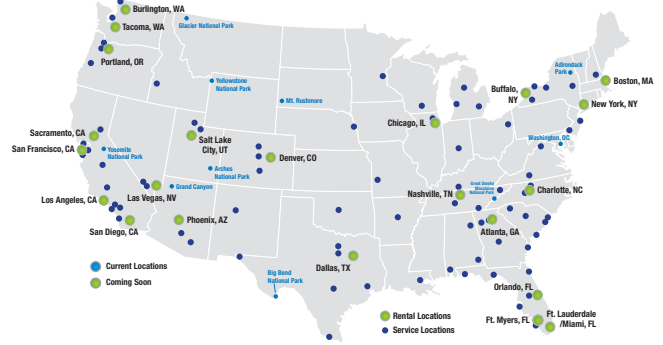

## ORLANDO

5175 West Highway 192

Irlo Bronson Memorial Pkwy.

Kissimmee, FL 34746

**800.327.9153**

**From Interstate 4:** Exit 64A; E on Hwy 192. Store located approximately 3 miles on Left.

**From Florida Turnpike:** Osceola Parkway West (toll) approximately 6.4 miles, exit off Highway 535. Proceed through intersection at Highway 535. Store located 0.4 miles on Right.

## Nationwide Locations