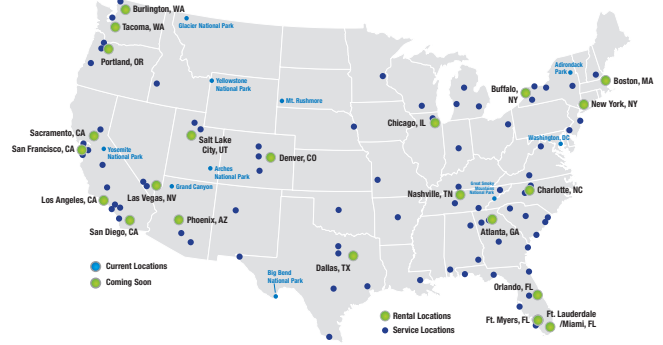

MOTURIS RV AND CAMPING WORLD

NEW YORK

11 Rockland Park Avenue

Tappan, NY 10983

866.365.0747

From JFK Airport: Exit airport onto JFK Expy, take the ramp toward Belt Pkwy West. Merge onto Nassau Expy, then merge onto I-678 N. Take this to I-95 S/US-1 S toward George Washington/Triboro Bridge. Take the Palisades Pkwy Exit 74. Continue to Route 9W, Exit 4, and turn Left onto US-9W. Go to Oak Tree Rd and turn Left. Then turn right onto Rockland Park Ave.

Nationwide Locations

ATLANTA (ATL)

505 Parkway 575
Woodstock, GA 30188
866.591.3622

BOSTON (BOS)

274 Newburyport Turnpike
Route 1
Rowley, MA 01969
800.890.2909

BUFFALO/ ROCHESTER (BUF)

1000 Sanford Road North
Churchville, NY 14428
866.393.6438

CHICAGO (ORD)

4450 Darrell Road
Island Lake, IL 60042
888.498.8014

DALLAS (DFW)

5209 I-35 North
Denton, TX 76207
800.527.4812

DENVER (DEN)

4100 Youngfield Street
Wheat Ridge, CO 80033
800.222.6795

FT. LAUDERDALE / MIAMI (FLL)

STATESVILLE (CLT)

1220 Morland Drive
Statesville, NC 28687
888.224.3059

TACOMA (SEA)

4650 16th Street East
Fife, WA 98424
800.526.4165

VANCOUVER (YVR)

1240 Old Highway 99
Burlington, WA 98233
866.337.4810