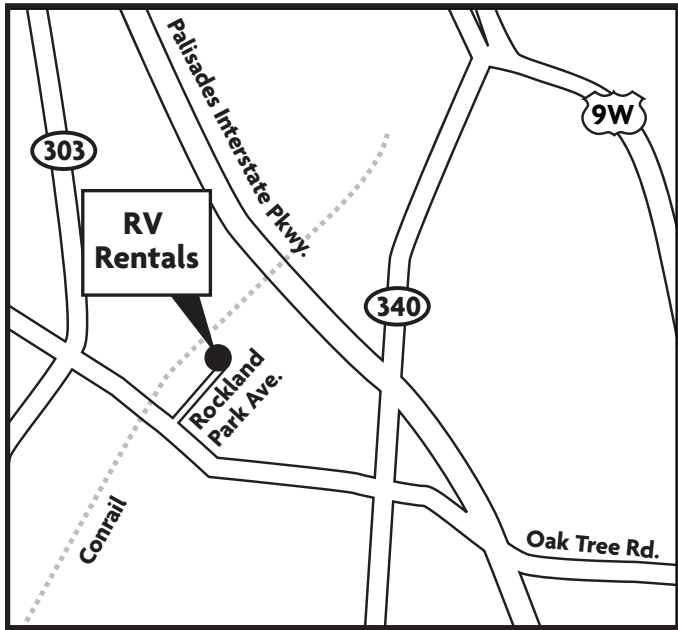

MOTURIS RV AND CAMPING WORLD

NEW YORK

11 Rockland Park Avenue

Tappan, NY 10983

866.365.0747

From JFK Airport: Exit airport onto JFK Expy, take the ramp toward Belt Pkwy West. Merge onto Nassau Expy, then merge onto I-678 N. Take this to I-95 S/US-1 S toward George Washington/Triboro Bridge. Take the Palisades Pkwy Exit 74. Continue to Route 9W, Exit 4, and turn Left onto US-9W. Go to Oak Tree Rd and turn Left. Then turn right onto Rockland Park Ave.

Store Hours

Mon-Fri: 09.00 - 17.00 hrs • Sat: 09.00 - 12.00 hrs

Pick up time:

09.00 - 10.30 and 13.00 - 15.00 (Afternoon pick-up only, Mon-Fri)

Drop-off time:

09.00-10.30 hrs

Call **877-297-3687 (CW-RENTS)**
for Reservations and Information