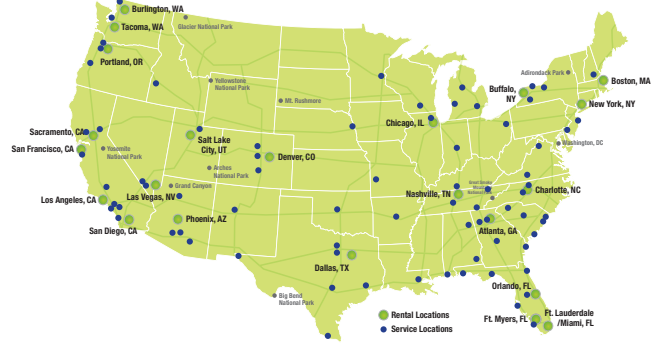

## NEW YORK

11 Rockland Park Avenue

Tappan, NY 10983

**866.365.0747**

**From JFK Airport:** Exit airport onto JFK Expy, take the ramp toward Belt Pkwy West. Merge onto Nassau Expy, then merge onto I-678 N. Take this to I-95 S/US-1 S toward George Washington/Triboro Bridge. Take the Palisades Pkwy Exit 74. Continue to Route 9W, Exit 4, and turn Left onto US-9W. Go to Oak Tree Rd and turn Left. Then turn right onto Rockland Park Ave.

### Pick up time:

09.00 - 10.30 and 13.00 - 15.00 (Afternoon pick-up only, Mon-Fri)

## Nationwide Locations