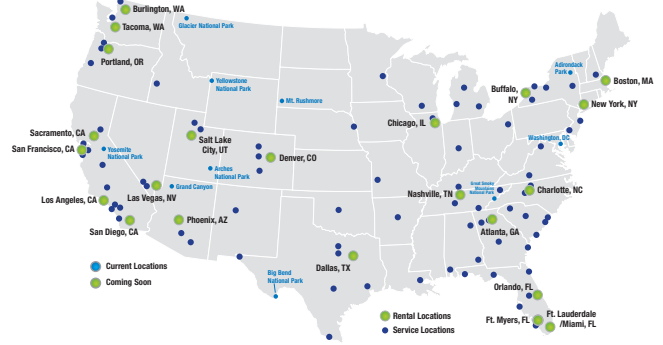

## CHICAGO

4450 Darrell Road  
Island Lake, IL 60042  
**888.498.8014**

**From O'Hare International Airport:**  
Merge onto I-190 E. Take the I-294 N exit, Exit 1C, toward Milwaukee/ I-90 W/ Rockford. Merge onto I-90 W/ Jane Addams Memorial Tollway toward Rockford. Merge onto IL-53 N toward Northwest Suburbs. Merge onto IL-53 Exit N. Turn slight right onto Lake Cook Road. Turn slight right onto N Rand Rd/ US-12 W. Turn left onto W Bonner Rd/ CR-61/ CR-A36. Turn right onto N Darrell Rd/ CR-44/ CR-V47. Turn right into location entrance.

### Pick up time:

09.00 - 10.30 and 13.00 - 15.00  
(Afternoon pick-up only, Mon-Fri)

## Nationwide Locations