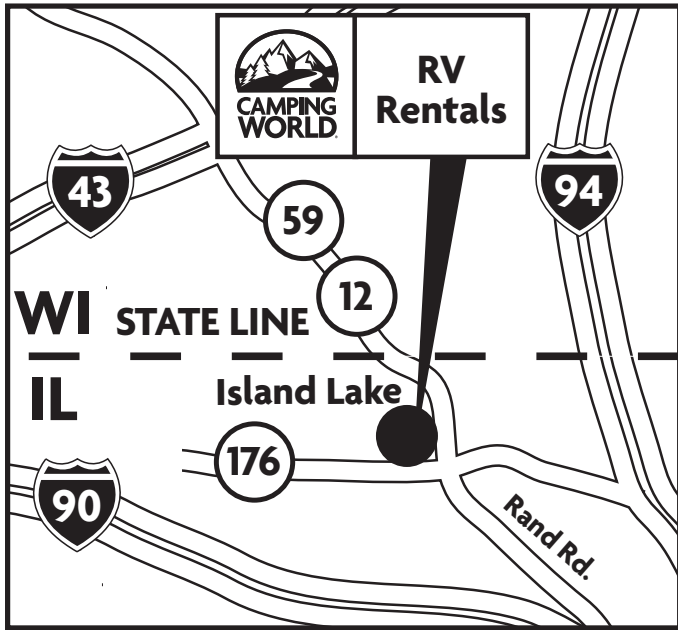

## CHICAGO

4450 Darrell Road  
Island Lake, IL 60042  
**888.498.8014**

**From O'Hare International Airport:**  
Merge onto I-190 E. Take the I-294 N exit, Exit 1C, toward Milwaukee/ I-90 W/ Rockford. Merge onto I-90 W/ Jane Addams Memorial Tollway toward Rockford. Merge onto IL-53 N toward Northwest Suburbs. Merge onto IL-53 Exit N. Turn slight right onto Lake Cook Road. Turn slight right onto N Rand Rd/ US-12 W. Turn left onto W Bonner Rd/ CR-61/ CR-A36. Turn right onto N Darrell Rd/ CR-44/ CR-V47. Turn right into location entrance.

## Nationwide Locations

### CHICAGO (ORD)

4450 Darrell Road  
Island Lake, IL 60042  
**888.498.8014**

### TACOMA (SEA)

4650 16th Street East  
Fife, WA 98424  
**800.526.4165**