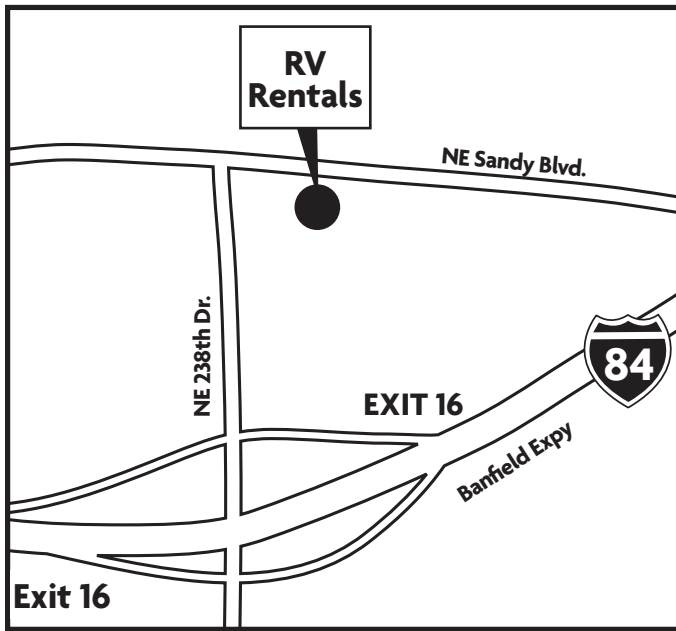

MOTURIS RV AND CAMPING WORLD

PORTLAND

24000 NE Sandy Blvd
Wood Village, OR 97060

888.240.7979

Going North on I-5: Merge onto I-84 Eastbound. Take the 238th Dr./Wood Village Exit #16. Turn left on NE 238th Drive. Turn right on Sandy Blvd. Go 1 block, store is on the right.

Going South on I-5: Merge onto I-205 Southbound. Take Exit 22 merging onto I-84 East. Take the 238th Dr./Wood Village Exit #16. Turn left onto 238th Drive. Turn right on Sandy Blvd.

Coming from the East side of Oregon: Take I-84 West. Take the 238th Dr./Wood Village Exit #16. Turn right on 238th Drive. Turn right on Sandy Blvd.

1220 Morland Drive
Statesville, NC 28687
888.224.3059

TACOMA (SEA)

4650 16th Street East
Fife, WA 98424
800.526.4165

VANCOUVER (YVR)

1240 Old Highway 99
Burlington, WA 98233
866.337.4810