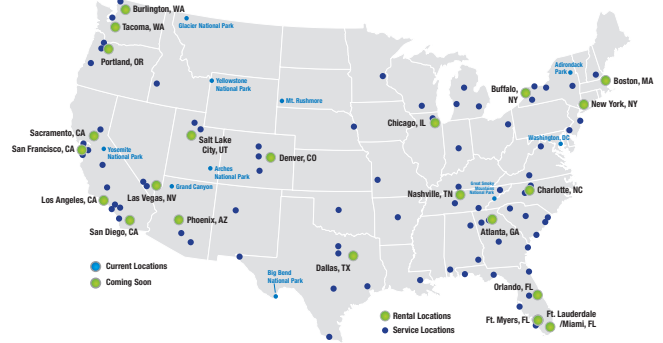

Nationwide Locations

ATLANTA (ATL)

505 Parkway 575
Woodstock, GA 30188
866.591.3622

BOSTON (BOS)

274 Newburyport Turnpike
Route 1
Rowley, MA 01969
800.890.2909

BUFFALO/ ROCHESTER (BUF)

1000 Sanford Road North
Churchville, NY 14428
866.393.6438

CHICAGO (ORD)

4450 Darrell Road
Island Lake, IL 60042
888.498.8014

DALLAS (DFW)

5209 I-35 North
Denton, TX 76207
800.527.4812

DENVER (DEN)

4100 Youngfield Street
Wheat Ridge, CO 80033
800.222.6795

FT. LAUDERDALE / MIAMI (FLL)

3901 N.W. 16th St
Lauderhill, FL 33311
800.278.2275

FT. MEYERS (RSW)

5600 Enterprise Pkwy.
Fort Myers, FL 33905
800.553.9730

LAS VEGAS (LAS)

13175 Las Vegas Blvd South
Las Vegas, NV 89044
877.594.3353

LOS ANGELES (LAX)

12624 Rosecrans Avenue
Santa Fe Springs, CA 90670
888.547.1777

NASHVILLE (BNA)

2622 Music Valley Dr.
Nashville, TN 37214
800.831.0111

NEW YORK (NYC)

11 Rockland Park Avenue
Tappan, NY 10983
866.365.0747

ORLANDO (MCO)

5175 West Highway 192
Kissimmee, FL 34746
800.327.9153

PHOENIX (PHX)

146 East Coury Ave
Mesa, AZ 85210
800.874.3326

PORTLAND (PDX)

24000 NE Sandy Blvd
Wood Village, OR 97060
888.240.7979

SACRAMENTO (SMF)

4435 Granite Dr.
Rocklin, CA 95677
800.437.5332

SALT LAKE CITY (SLC)

13111 South Minuteman Dr.
Draper, UT 84020
800.294.1240

SAN DIEGO (SAN)

200 Travelers Way
San Marcos, CA 92069
800.874.4346

SAN FRANCISCO (SFO)

420 San Leandro Blvd
San Leandro, CA 94577
877.562.7566

STATESVILLE (CLT)

1220 Morland Drive
Statesville, NC 28687
888.224.3059

TACOMA (SEA)

4650 16th Street East
Fife, WA 98424
800.526.4165

VANCOUVER (YVR)

1240 Old Highway 99
Burlington, WA 98233
866.337.4810