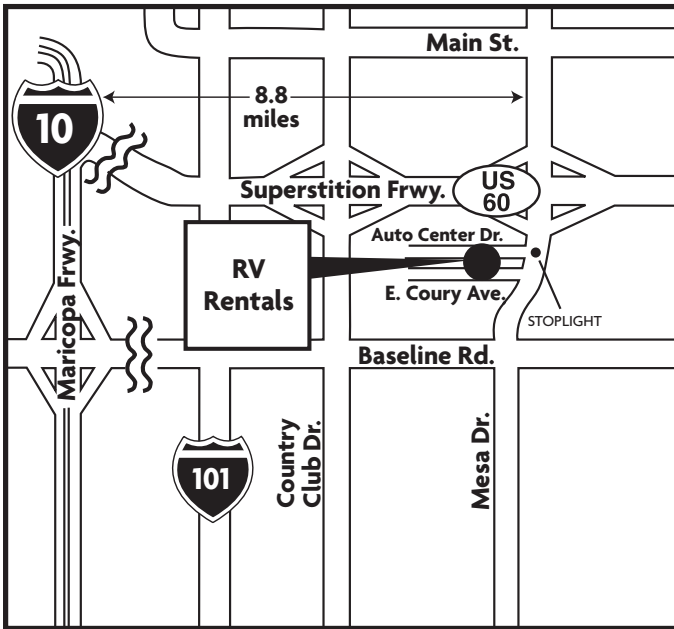

## Nationwide Locations

### From Hwy 60:

Exit 180 - Mesa Drive South, Right (West) onto Auto Center Drive. Go 1/4 mile. Store located at end of drive.