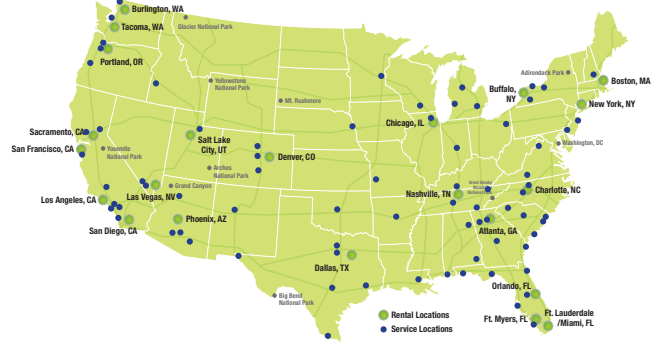

MOTURIS RV AND CAMPING WORLD

Nationwide Locations

PHOENIX

2222 E. Main St.
Mesa, AZ 85213
877.882.9815

From Phoenix Int'l Airport:

Take AZ-202 Loop East via the ramp to Tempe/Mesa. Take Exit 16 for Gilbert Road and turn right. Turn left at East University Drive. Take the 3rd right onto North 22nd Place. Turn right at East Apache Trail/East Main Street.

Store Hours

Mon-Fri: 08.00 - 5.00 • Sat: 09.00 - 12.00

ATLANTA (ATL)

505 Parkway 575
Woodstock, GA 30188
866.591.3622

BOSTON (BOS)

274 Newburyport Turnpike
Route 1
Rowley, MA 01969
800.890.2909

BUFFALO/ ROCHESTER (BUF)

4435 Granite Dr.
Rocklin, CA 95677
800.437.5332

SALT LAKE CITY (SLC)

13111 South Minuteman Dr.
Draper, UT 84020
800.294.1240

SAN DIEGO (SAN)

200 Travelers Way
San Marcos, CA 92069
800.874.4346

SAN FRANCISCO (SFO)

420 San Leandro Blvd
San Leandro, CA 94577
877.562.7566

STATESVILLE (CLT)

1220 Morland Drive
Statesville, NC 28687
888.224.3059

TACOMA (SEA)

4650 16th Street East
Fife, WA 98424
800.526.4165

VANCOUVER (YVR)