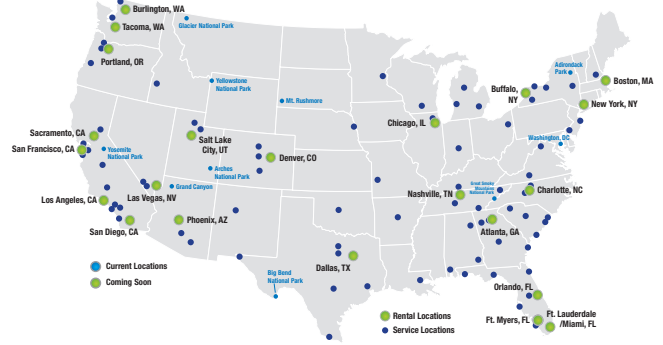

# MOTURIS RV AND CAMPING WORLD

## Nationwide Locations

### From Hwy 60:

Exit 180 - Mesa Drive South, Right (West) onto Auto Center Drive. Go 1/4 mile. Store located at end of drive.