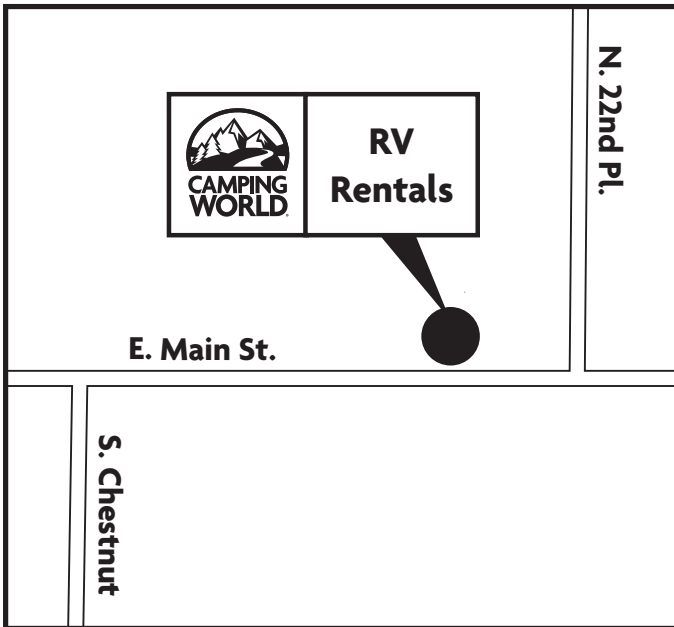

MOTURIS RV AND CAMPING WORLD

Nationwide Locations

PHOENIX

2222 E. Main St.
Mesa, AZ 85213
877.882.9815

From Phoenix Int'l Airport:

Take AZ-202 Loop East via the ramp to Tempe/Mesa. Take Exit 16 for Gilbert Road and turn right. Turn left at East University Drive. Take the 3rd right onto North 22nd Place. Turn right at East Apache Trail/East Main Street.

420 San Leandro Blvd
San Leandro, CA 94577
877.562.7566

STATESVILLE (CLT)

1220 Morland Drive
Statesville, NC 28687
888.224.3059

TACOMA (SEA)

4650 16th Street East
Fife, WA 98424
800.526.4165

VANCOUVER (YVR)