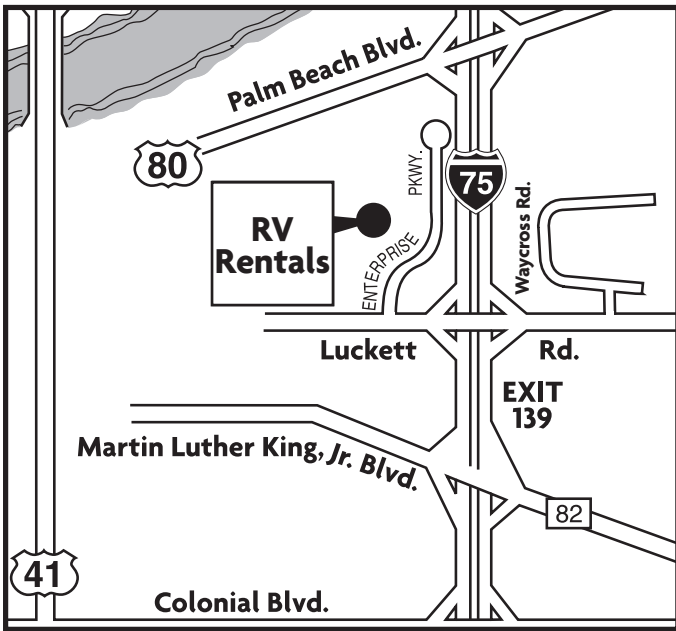

MOTURIS RV AND CAMPING WORLD

FT. MEYERS

5600 Enterprise Pkwy.

Fort Myers, FL 33905

800.553.9730

From I-75: Exit 139, Lockett Road. Go West on Lockett Road, turn Right onto Enterprise Pkwy. Store located on left.

Store Hours

Mon-Fri: 08.00 - 5.00 • Sat: 09.00 - 12.00

Nationwide Locations

ATLANTA (ATL)

505 Parkway 575
Woodstock, GA 30188
866.591.3622

BOSTON (BOS)

274 Newburyport Turnpike
Route 1
Rowley, MA 01969
800.890.2909

DENVER (DEN)

4100 Youngfield Street
Wheat Ridge, CO 80033
800.222.6795

FT. LAUDERDALE / MIAMI (FLL)

3901 N.W. 16th St
Lauderhill, FL 33311
800.278.2275

FT. MEYERS (RSW)

5600 Enterprise Pkwy.
Fort Myers, FL 33905
800.553.9730

24000 NE Sandy Blvd
Wood Village, OR 97060
888.240.7979

SACRAMENTO (SMF)

4435 Granite Dr.
Rocklin, CA 95677
800.437.5332

SALT LAKE CITY (SLC)

13111 South Minuteman Dr.
Draper, UT 84020
800.294.1240

SAN DIEGO (SAN)