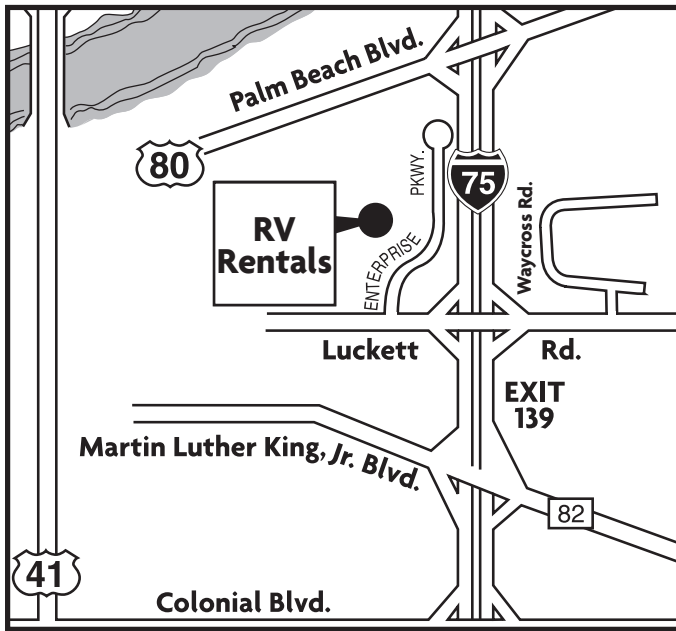

## FT. MEYERS

5600 Enterprise Pkwy.

Fort Myers, FL 33905

**800.553.9730**

**From I-75:** Exit 139, Lockett Road. Go West on Lockett Road, turn Right onto Enterprise Pkwy. Store located on left.

## Nationwide Locations