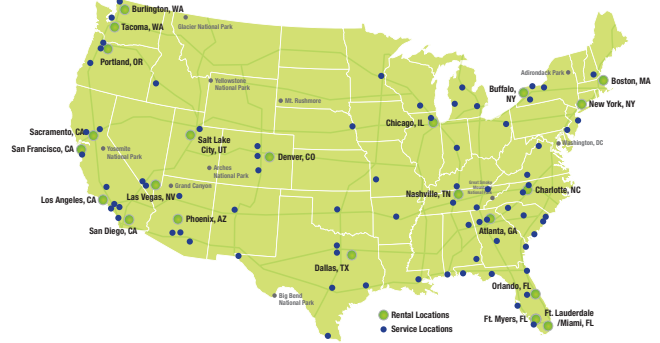

Store Hours

Mon-Fri: 08.00 - 5.00 • Sat: 09.00 - 12.00

Nationwide Locations

ATLANTA (ATL)

505 Parkway 575
Woodstock, GA 30188
866.591.3622

BOSTON (BOS)

274 Newburyport Turnpike
Route 1
Rowley, MA 01969
800.890.2909

BUFFALO/ ROCHESTER (BUF)

1000 Sanford Road North
Churchville, NY 14428
866.393.6438

CHICAGO (ORD)

4450 Darrell Road
Island Lake, IL 60042
888.498.8014

DALLAS (DFW)

5209 I-35 North
Denton, TX 76207
800.527.4812

DENVER (DEN)

4100 Youngfield Street
Wheat Ridge, CO 80033
800.222.6795

FT. LAUDERDALE / MIAMI (FLL)

3901 N.W. 16th St
Lauderhill, FL 33311
800.278.2275

FT. MEYERS (RSW)

5600 Enterprise Pkwy.
Fort Myers, FL 33905
800.553.9730

200 Travelers Way
San Marcos, CA 92069
800.874.4346

SAN FRANCISCO (SFO)

420 San Leandro Blvd
San Leandro, CA 94577
877.562.7566

STATESVILLE (CLT)

1220 Morland Drive
Statesville, NC 28687
888.224.3059

TACOMA (SEA)