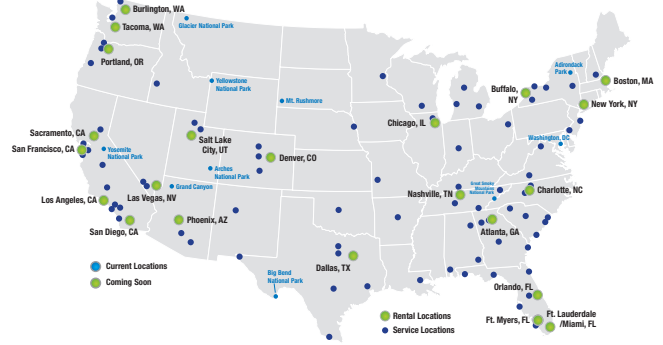

## FT. MEYERS

5600 Enterprise Pkwy.

Fort Myers, FL 33905

**800.553.9730**

**From I-75:** Exit 139, Lockett Road. Go West on Lockett Road, turn Right onto Enterprise Pkwy. Store located on left.

## Nationwide Locations