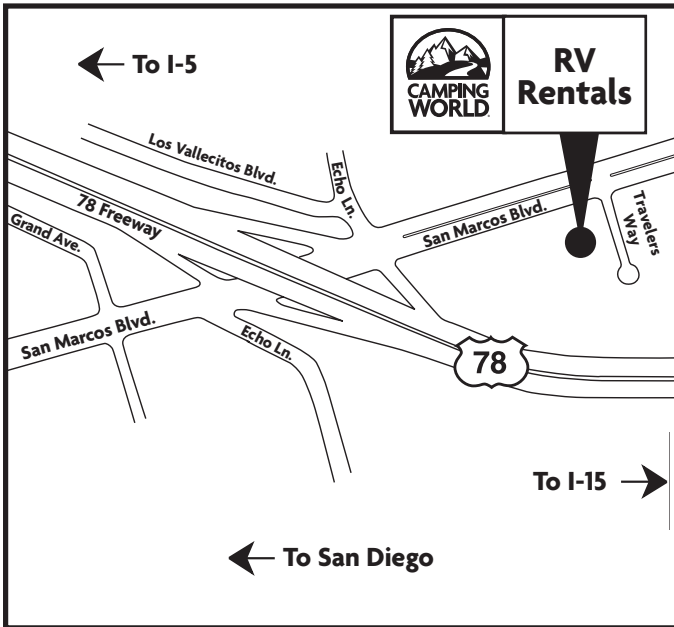

## Nationwide Locations

### SAN DIEGO

200 Travelers Way  
San Marcos, CA 92069  
**800-874-4346**

**From I-5:** Take Hwy 78 East, Exit San Marcos Blvd, turn left at light, turn right onto Travelers Way. Store located across from Home Depot.

**From I-15:** Take Hwy 78 West, Exit San Marcos Blvd, turn right at light, turn right onto Travelers Way. Store located across from Home Depot.