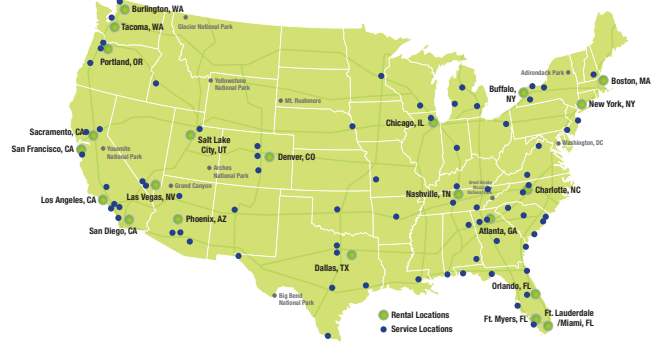

MOTURIS RV AND CAMPING WORLD

Nationwide Locations

SAN DIEGO

200 Travelers Way
San Marcos, CA 92069
800-874-4346

From I-5: Take Hwy 78 East, Exit San Marcos Blvd, turn left at light, turn right onto Travelers Way. Store located across from Home Depot.

From I-15: Take Hwy 78 West, Exit San Marcos Blvd, turn right at light, turn right onto Travelers Way. Store located across from Home Depot.

Store Hours

Mon-Fri: 08.00 - 5.00 • Sat: 09.00 - 12.00

Call **877-297-3687 (CW-RENTS)**
for Reservations and Information

CHICAGO (ORD)

4450 Darrell Road
Island Lake, IL 60042
888.498.8014

DALLAS (DFW)

5209 I-35 North
Denton, TX 76207
800.527.4812

DENVER (DEN)

4100 Youngfield Street
Wheat Ridge, CO 80033
800.222.6795

FT. LAUDERDALE / MIAMI (FLL)

STATESVILLE (CLT)

1220 Morland Drive
Statesville, NC 28687
888.224.3059

TACOMA (SEA)

4650 16th Street East
Fife, WA 98424
800.526.4165

VANCOUVER (YVR)

1240 Old Highway 99
Burlington, WA 98233
866.337.4810