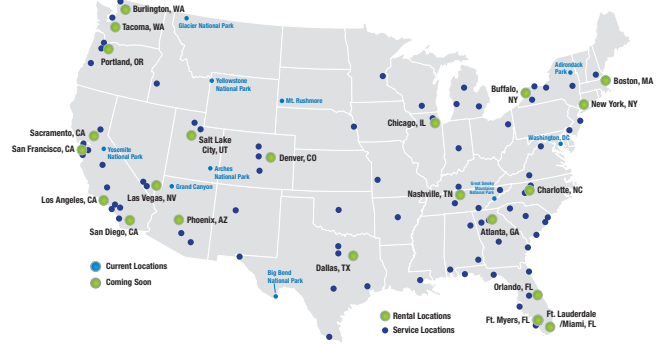

# MOTURIS RV AND CAMPING WORLD

## Nationwide Locations

### SAN DIEGO

200 Travelers Way  
San Marcos, CA 92069  
**800-874-4346**

**From I-5:** Take Hwy 78 East, Exit San Marcos Blvd, turn left at light, turn right onto Travelers Way. Store located across from Home Depot.

**From I-15:** Take Hwy 78 West, Exit San Marcos Blvd, turn right at light, turn right onto Travelers Way. Store located across from Home Depot.