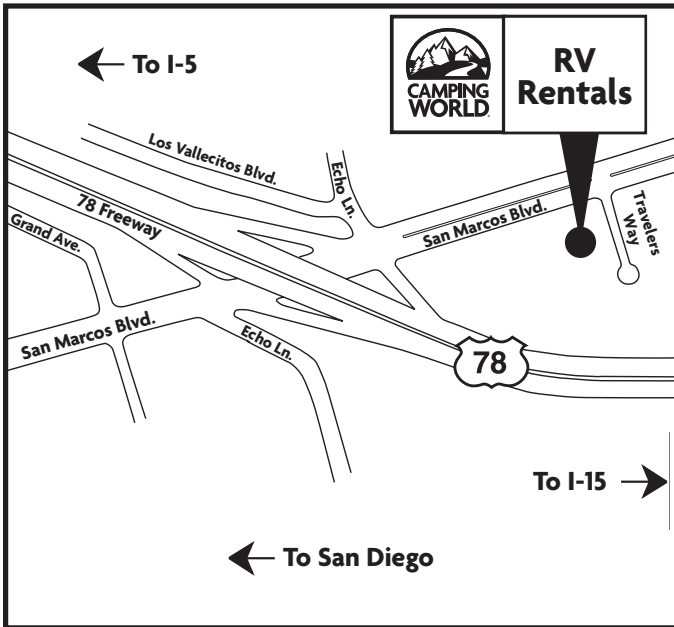

MOTURIS RV AND CAMPING WORLD

Nationwide Locations

SAN DIEGO

200 Travelers Way
San Marcos, CA 92069
800-874-4346

From I-5: Take Hwy 78 East, Exit San Marcos Blvd, turn left at light, turn right onto Travelers Way. Store located across from Home Depot.

From I-15: Take Hwy 78 West, Exit San Marcos Blvd, turn right at light, turn right onto Travelers Way. Store located across from Home Depot.

Store Hours

Mon-Fri: 08.00 - 5.00 • Sat: 09.00 - 12.00

Call **877-297-3687 (CW-RENTS)**
for Reservations and Information

CHICAGO (ORD)

4450 Darrell Road
Island Lake, IL 60042
888.498.8014

DALLAS (DFW)

5209 I-35 North
Denton, TX 76207
800.527.4812

DENVER (DEN)

4100 Youngfield Street
Wheat Ridge, CO 80033
800.222.6795

FT. LAUDERDALE / MIAMI (FLL)

STATESVILLE (CLT)

1220 Morland Drive
Statesville, NC 28687
888.224.3059

TACOMA (SEA)

4650 16th Street East
Fife, WA 98424
800.526.4165

VANCOUVER (YVR)

1240 Old Highway 99
Burlington, WA 98233
866.337.4810