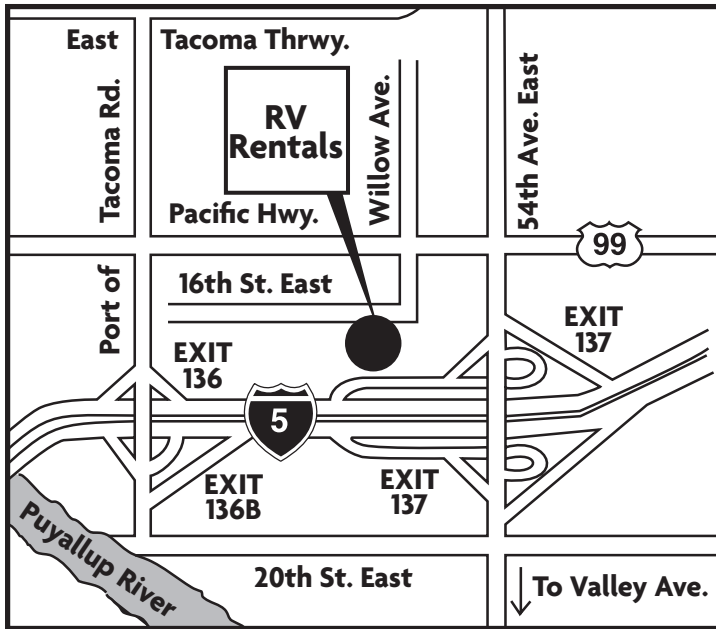

MOTURIS RV AND CAMPING WORLD

TACOMA

4650 16th Street East

Fife, WA 98424

800.526.4165

From I-5: Exit 137, go West on 54th Ave. East. Go South on Pacific Hwy 99. Go East on Willow Ave. Go South on 16th St. East.

DALLAS (DFW)

5209 I-35 North
Denton, TX 76207
800.527.4812

DENVER (DEN)

4100 Youngfield Street
Wheat Ridge, CO 80033
800.222.6795

FT. LAUDERDALE / MIAMI (FLL)

3901 N.W. 16th St
Lauderhill, FL 33311
800.278.2275