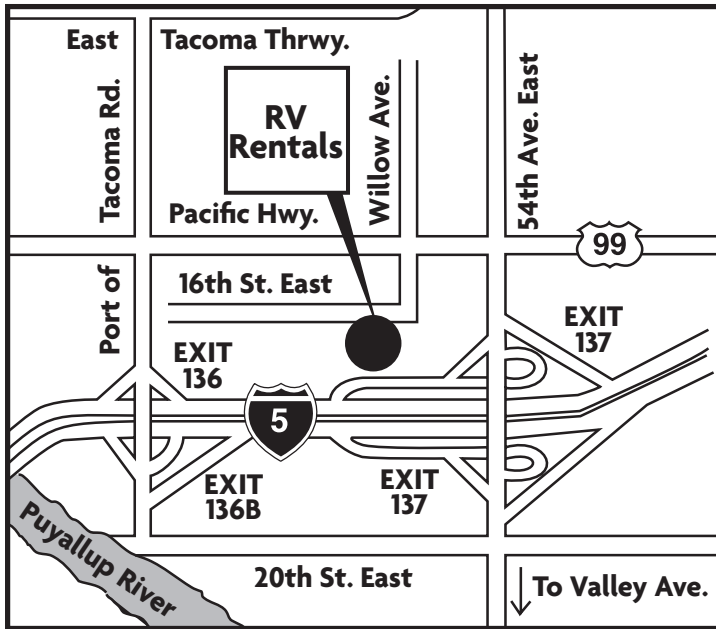

## TACOMA

4650 16th Street East

Fife, WA 98424

**800.526.4165**

**From I-5:** Exit 137, go West on 54th Ave. East. Go South on Pacific Hwy 99. Go East on Willow Ave. Go South on 16th St. East.

## Nationwide Locations