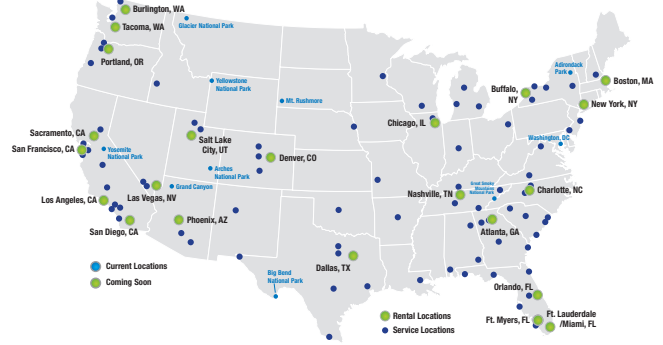

## TACOMA

4650 16th Street East

Fife, WA 98424

**800.526.4165**

**From I-5:** Exit 137, go West on 54th Ave. East. Go South on Pacific Hwy 99. Go East on Willow Ave. Go South on 16th St. East.

## Nationwide Locations