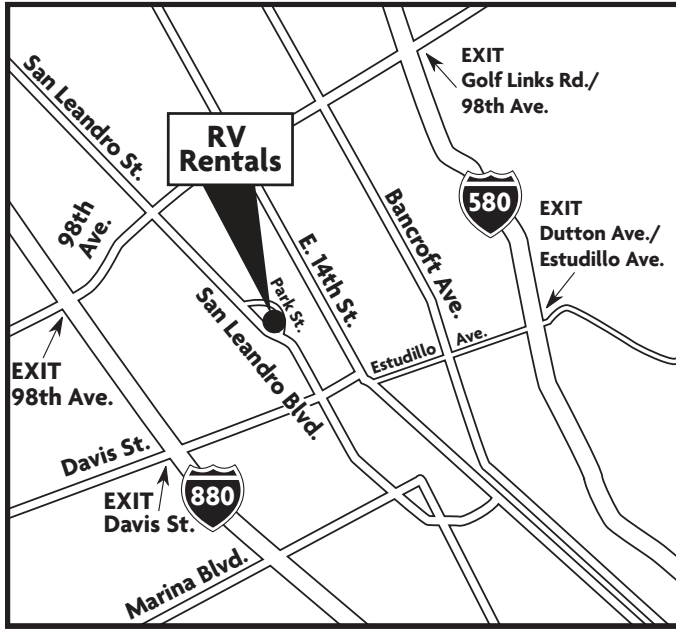

## SAN FRANCISCO

420 San Leandro Blvd  
San Leandro, CA 94577

**877.562.7566**

**From San Francisco Airport:** Leave airport and merge onto US 101 South. Exit US 101 to Route 92 East over San Mateo Bridge. Then take I-880 North and exit to Davis St. East

## Nationwide Locations