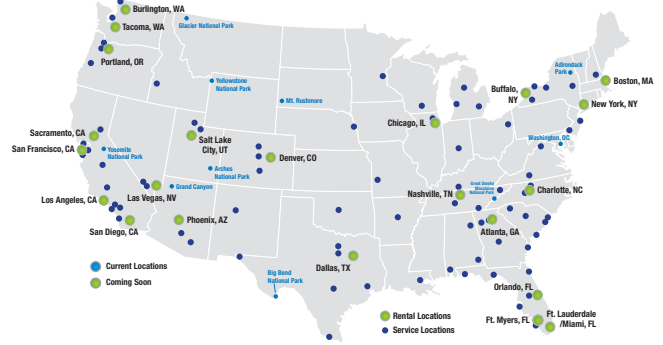

MOTURIS RV AND CAMPING WORLD

SAN FRANCISCO

420 San Leandro Blvd
San Leandro, CA 94577
877.562.7566

From San Francisco Airport: Leave airport and merge onto US 101 South. Exit US 101 to Route 92 East over San Mateo Bridge. Then take I-880 North and exit to Davis St. East

Nationwide Locations

ATLANTA (ATL)

505 Parkway 575
Woodstock, GA 30188
866.591.3622

BOSTON (BOS)

274 Newburyport Turnpike
Route 1
Rowley, MA 01969
800.890.2909

BUFFALO/ ROCHESTER (BUF)

1000 Sanford Road North
Churchville, NY 14428
866.393.6438

CHICAGO (ORD)

4450 Darrell Road
Island Lake, IL 60042
888.498.8014

DALLAS (DFW)

5209 I-35 North
Denton, TX 76207
800.527.4812

DENVER (DEN)

4100 Youngfield Street
Wheat Ridge, CO 80033
800.222.6795

FT. LAUDERDALE / MIAMI (FLL)

STATESVILLE (CLT)

1220 Morland Drive
Statesville, NC 28687
888.224.3059

TACOMA (SEA)

4650 16th Street East
Fife, WA 98424
800.526.4165

VANCOUVER (YVR)

1240 Old Highway 99
Burlington, WA 98233
866.337.4810