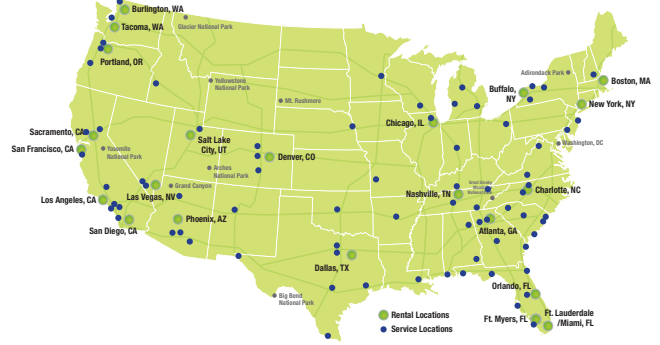

## SAN FRANCISCO

420 San Leandro Blvd  
San Leandro, CA 94577

**877.562.7566**

**From San Francisco Airport:** Leave airport and merge onto US 101 South. Exit US 101 to Route 92 East over San Mateo Bridge. Then take I-880 North and exit to Davis St. East

### Pick up time:

09.00 - 10.30 and 13.00 - 15.00 (Afternoon pick-up only, Mon-Fri)

## Nationwide Locations