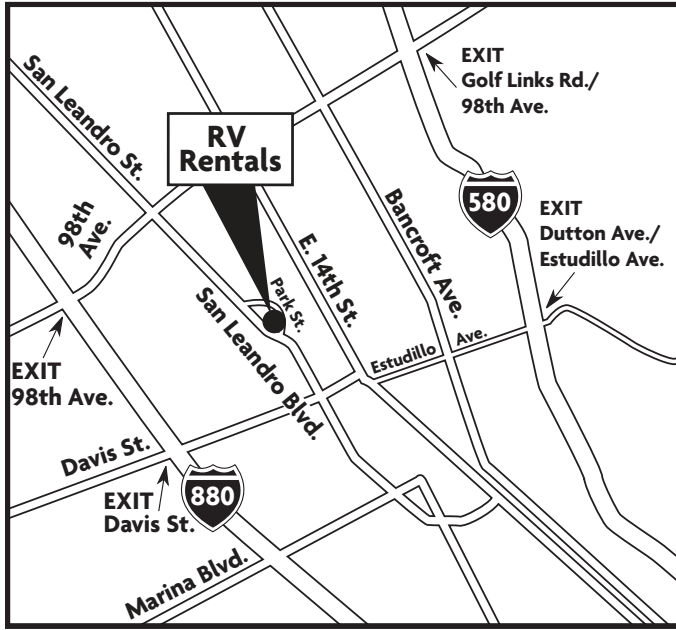

MOTURIS RV AND CAMPING WORLD

SAN FRANCISCO

420 San Leandro Blvd
San Leandro, CA 94577
877.562.7566

From San Francisco Airport: Leave airport and merge onto US 101 South. Exit US 101 to Route 92 East over San Mateo Bridge. Then take I-880 North and exit to Davis St. East

Nationwide Locations

ATLANTA (ATL)

505 Parkway 575
Woodstock, GA 30188
866.591.3622

BOSTON (BOS)

274 Newburyport Turnpike
Route 1
Rowley, MA 01969
800.890.2909

BUFFALO/ ROCHESTER (BUF)

1000 Sanford Road North
Churchville, NY 14428
866.393.6438

CHICAGO (ORD)

4450 Darrell Road
Island Lake, IL 60042
888.498.8014

DALLAS (DFW)

5209 I-35 North
Denton, TX 76207
800.527.4812

DENVER (DEN)

4100 Youngfield Street
Wheat Ridge, CO 80033
800.222.6795

FT. LAUDERDALE / MIAMI (FLL)

STATESVILLE (CLT)

1220 Morland Drive
Statesville, NC 28687
888.224.3059

TACOMA (SEA)

4650 16th Street East
Fife, WA 98424
800.526.4165

VANCOUVER (YVR)

1240 Old Highway 99
Burlington, WA 98233
866.337.4810