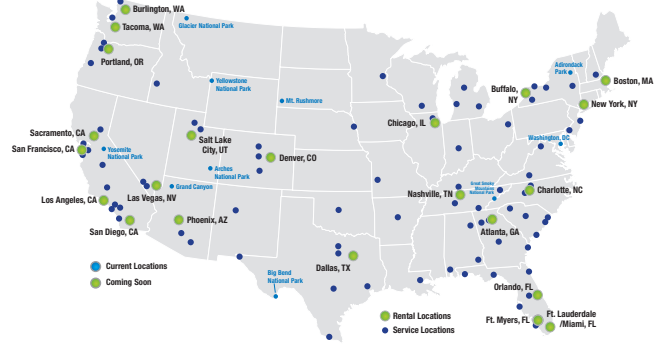

Nationwide Locations

ATLANTA (ATL)

505 Parkway 575
Woodstock, GA 30188
866.591.3622

BOSTON (BOS)

274 Newburyport Turnpike
Route 1
Rowley, MA 01969
800.890.2909

BUFFALO/ ROCHESTER (BUF)

1000 Sanford Road North
Churchville, NY 14428
866.393.6438

CHICAGO (ORD)

4450 Darrell Road
Island Lake, IL 60042
888.498.8014

DALLAS (DFW)

5209 I-35 North
Denton, TX 76207
800.527.4812

DENVER (DEN)

4100 Youngfield Street
Wheat Ridge, CO 80033
800.222.6795

FT. LAUDERDALE / MIAMI (FLL)

3901 N.W. 16th St
Lauderhill, FL 33311
800.278.2275

FT. MEYERS (RSW)

5600 Enterprise Pkwy.
Fort Myers, FL 33905
800.553.9730

LAS VEGAS (LAS)

13175 Las Vegas Blvd South
Las Vegas, NV 89044
877.594.3353

LOS ANGELES (LAX)

12624 Rosecrans Avenue
Santa Fe Springs, CA 90670
888.547.1777

NASHVILLE (BNA)

2622 Music Valley Dr.
Nashville, TN 37214
800.831.0111

NEW YORK (NYC)

11 Rockland Park Avenue
Tappan, NY 10983
866.365.0747

ORLANDO (MCO)

5175 West Highway 192
Kissimmee, FL 34746
800.327.9153

PHOENIX (PHX)

146 East Coury Ave
Mesa, AZ 85210
800.874.3326

PORTLAND (PDX)

24000 NE Sandy Blvd
Wood Village, OR 97060
888.240.7979

SACRAMENTO (SMF)

4435 Granite Dr.
Rocklin, CA 95677
800.437.5332

SALT LAKE CITY (SLC)

13111 South Minuteman Dr.
Draper, UT 84020
800.294.1240

SAN DIEGO (SAN)

200 Travelers Way
San Marcos, CA 92069
800.874.4346

SAN FRANCISCO (SFO)

420 San Leandro Blvd
San Leandro, CA 94577
877.562.7566

STATESVILLE (CLT)

1220 Morland Drive
Statesville, NC 28687
888.224.3059

TACOMA (SEA)

4650 16th Street East
Fife, WA 98424
800.526.4165

VANCOUVER (YVR)

1240 Old Highway 99
Burlington, WA 98233
866.337.4810