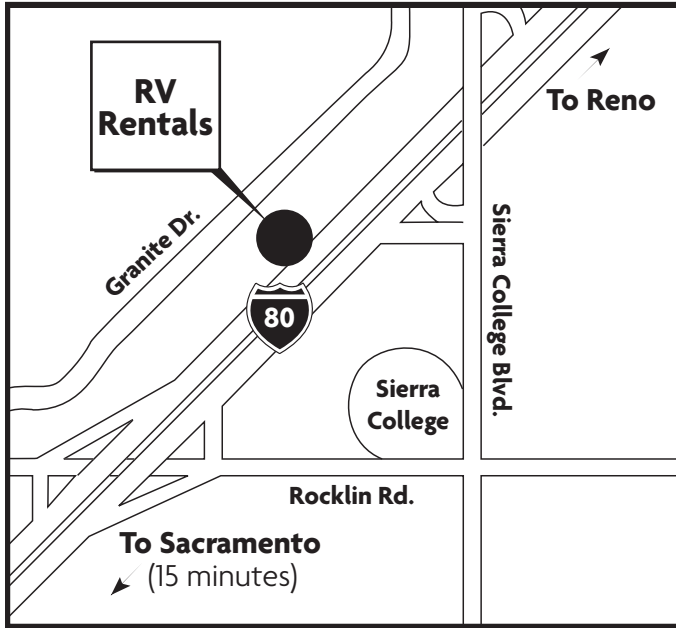

MOTURIS RV AND CAMPING WORLD

SACRAMENTO

4435 Granite Dr.
Rocklin, CA 95677
800.437.5332

From I-80 West: Exit Sierra College Blvd, turn right off exit, turn left onto Granite Drive.

From I-80 East: Exit Rocklin Road, turn left off exit, turn right onto Granite Drive.

DALLAS (DFW)

5209 I-35 North
Denton, TX 76207
800.527.4812

DENVER (DEN)

4100 Youngfield Street
Wheat Ridge, CO 80033
800.222.6795

FT. LAUDERDALE / MIAMI (FLL)

3901 N.W. 16th St
Lauderhill, FL 33311
800.278.2275

13111 South Minuteman Dr.
Draper, UT 84020
800.294.1240

SAN DIEGO (SAN)

200 Travelers Way
San Marcos, CA 92069
800.874.4346

SAN FRANCISCO (SFO)

420 San Leandro Blvd
San Leandro, CA 94577
877.562.7566

STATESVILLE (CLT)

1220 Morland Drive
Statesville, NC 28687
888.224.3059

TACOMA (SEA)

4650 16th Street East
Fife, WA 98424
800.526.4165

VANCOUVER (YVR)

1240 Old Highway 99
Burlington, WA 98233
866.337.4810