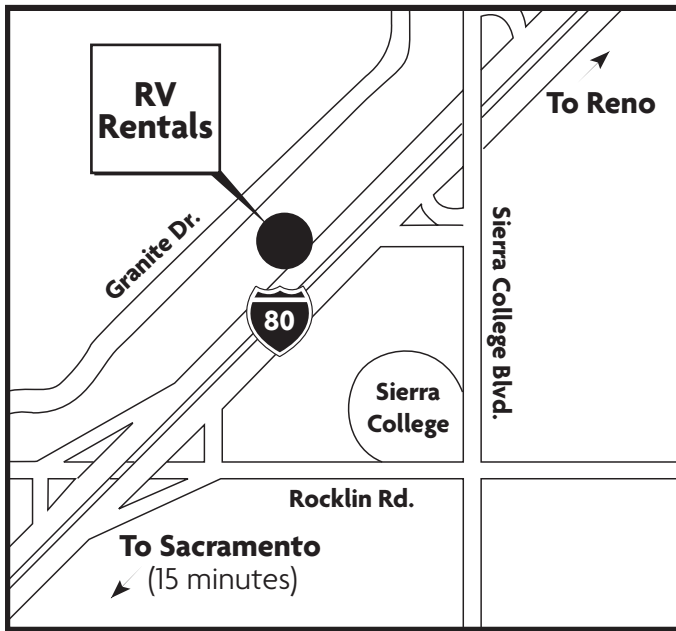

MOTURIS RV AND CAMPING WORLD

SACRAMENTO
4435 Granite Dr.
Rocklin, CA 95677
800.437.5332

From I-80 West: Exit Sierra College Blvd, turn right off exit, turn left onto Granite Drive.

From I-80 East: Exit Rocklin Road, turn left off exit, turn right onto Granite Drive.

DALLAS (DFW)

5209 I-35 North
Denton, TX 76207
800.527.4812

DENVER (DEN)

4100 Youngfield Street
Wheat Ridge, CO 80033
800.222.6795

FT. LAUDERDALE / MIAMI (FLL)

3901 N.W. 16th St
Lauderhill, FL 33311
800.278.2275

13111 South Minuteman Dr.
Draper, UT 84020
800.294.1240

SAN DIEGO (SAN)

200 Travelers Way
San Marcos, CA 92069
800.874.4346

SAN FRANCISCO (SFO)

420 San Leandro Blvd
San Leandro, CA 94577
877.562.7566

STATESVILLE (CLT)

1220 Morland Drive
Statesville, NC 28687
888.224.3059

TACOMA (SEA)

4650 16th Street East
Fife, WA 98424
800.526.4165

VANCOUVER (YVR)

1240 Old Highway 99
Burlington, WA 98233
866.337.4810