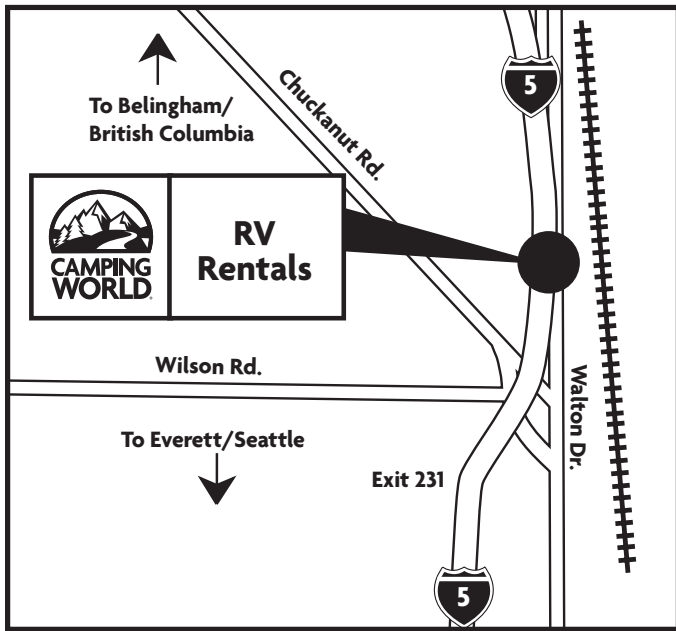

MOTURIS RV AND CAMPING WORLD

VANCOUVER

1240 Old Highway 99
Burlington, WA 98233
866.337.4810

From the Seattle area heading North on I-5:
Exit #231. Turn left at the light. Then take a quick left on to Old Highway 99. Store located on the right.

From the Bellingham area heading South on I-5:
Exit #232. Turn left and go over the over pass. Turn right on to Old Highway 99. Store located on the left.

Store Hours

Mon-Fri: 08.00 - 5.00 • Sat: 09.00 - 12.00