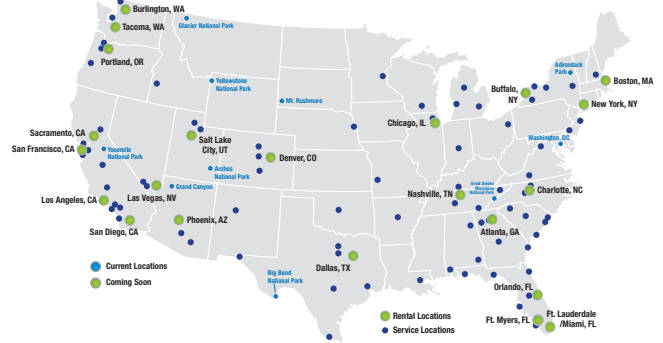

## VANCOUVER

1240 Old Highway 99  
Burlington, WA 98233  
**866.337.4810**

**From the Seattle area heading North on I-5:**  
Exit #231. Turn left at the light. Then take a quick left on to Old Highway 99. Store located on the right.

**From the Bellingham area heading South on I-5:**  
Exit #232. Turn left and go over the over pass. Turn right on to Old Highway 99. Store located on the left.

## Nationwide Locations