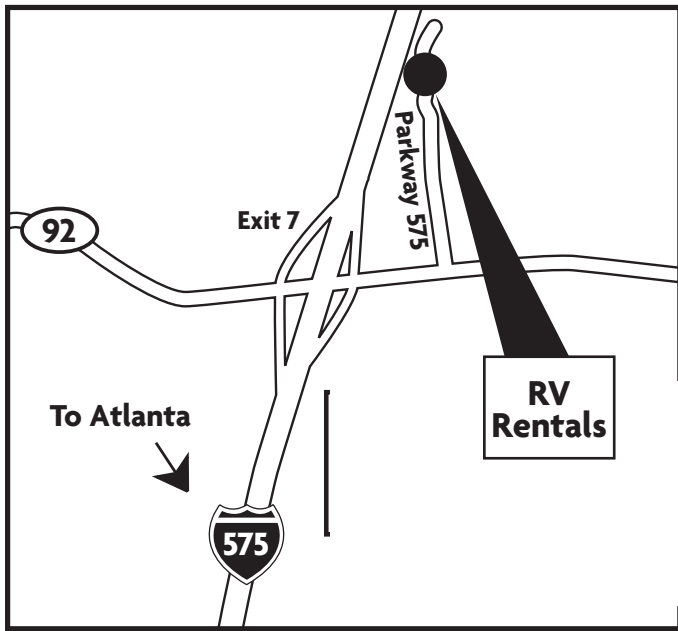

MOTURIS RV AND CAMPING WORLD

ATLANTA

505 Parkway 575
Woodstock, GA 30188
866.591.3622

From Hartsfield-Jackson Atlanta Airport: Take I-85 South toward Montgomery. Merge onto I-285 West/GA-407 toward Birmingham. Take the I-75 exit, Exit 20 toward Atlanta/Chattanooga. Take the I-285 East exit on the left. Merge onto I-75 North/GA-401 N via the exit on the left toward Marietta/Chattanooga. Merge onto I-575 North/GA-5 N via Exit 268 toward Canton. Take the GA-92 exit, Exit 7, toward Woodstock. Turn right onto GA-92 E. Turn left onto Parkway 575. Driving time is about 47 minutes, 40.83 miles.